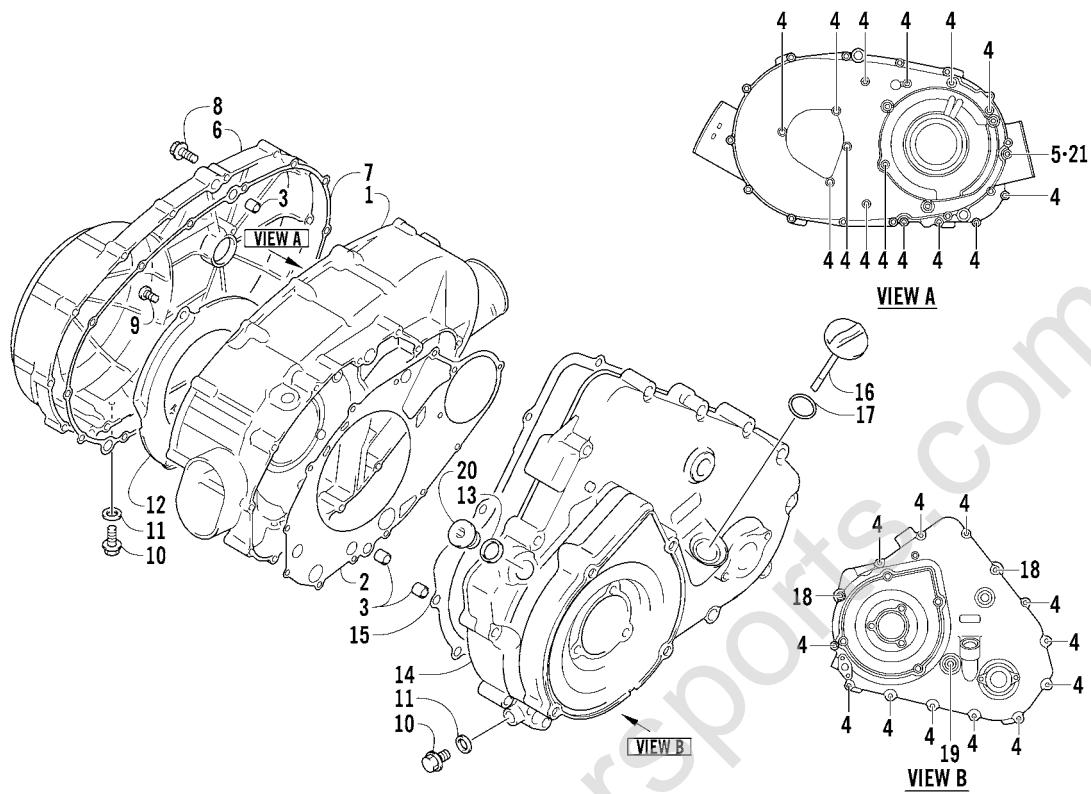

## CRANKCASE ASSEMBLY

0739-843

Ref.	Part No.	Qty.	Description	Ref.	Part No.	Qty.	Description
1	3402-580	1	Crankcase Assembly (inc. 2-9)	7	3423-088	2	● Pin, Dowel
2	3004-880	4	● Bolt	8	3423-091	10	● Bolt
3	3005-332	1	● Bolt	9	3423-097	3	● Bolt
4	3005-410	3	● Bolt	10	3042-581	1	Plate, Oil Guide - Right
5	3402-012	1	● Gasket, Oil Pressure Plug	11	3004-552	4	Screw, Oil Guide Plate
6	3402-214	1	● Plug, Oil Pressure	12	3402-582	1	Plate, Oil Guide - Left