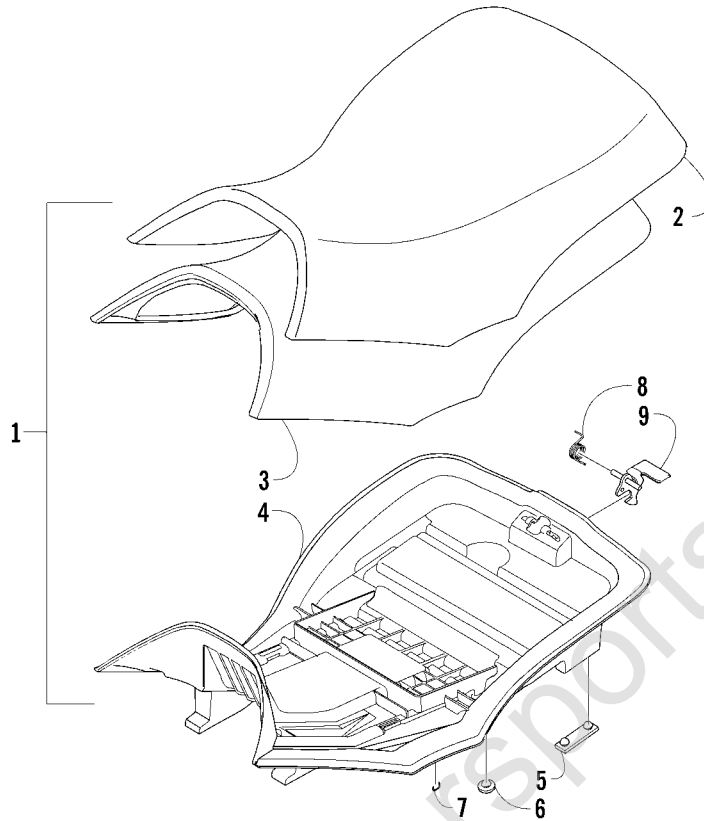

## FRAME AND RELATED PARTS

0740-297

Ref.	Part No.	Qty.	Description	Ref.	Part No.	Qty.	Description
1	1506-716	1	Frame, Main	13	8408-816	6	Screw, Cap
2	0509-027	1	Headlight Assembly - Right (inc. 3)	14	1506-800	1	Bumper, Front
	0509-028	1	Headlight Assembly - Left (inc. 3)	15	2406-030	2	Cap, Tube
3	0409-073	4	● Bulb, Headlight	16	1506-067	1	Foam, Frame
4	0623-785	4	Screw, Self-Tapping	17	0406-864	1	Panel, Belly
5	8050-217	8	Washer	18	0423-101	6	Screw, Body
6	0423-447	4	Grommet	19	8424-802	4	Nut, Flange
7	0423-514	2	Stud, Adjuster - Headlight	20	8409-016	4	Screw, Cap
8	0423-522	2	Spring, Adjuster - Headlight	21	1506-659	1	Footrest - Right
9	0423-513	2	Knob, Adjuster - Headlight		1506-660	1	Footrest - Left
10	8409-020	4	Screw, Cap	22	1406-853	2	Rod, Support
11	0506-653	1	Channel, Bumper Mounting - Right	23	8428-002	2	Nut, Hex
	1506-596	1	Channel, Bumper Mounting - Left	24	1506-429	1	Brace, A-Arm
12	1506-686	1	Bracket, Mounting - Bumper - Right	25	8408-025	2	Screw, Cap
	1506-687	1	Bracket, Mounting - Bumper - Left				