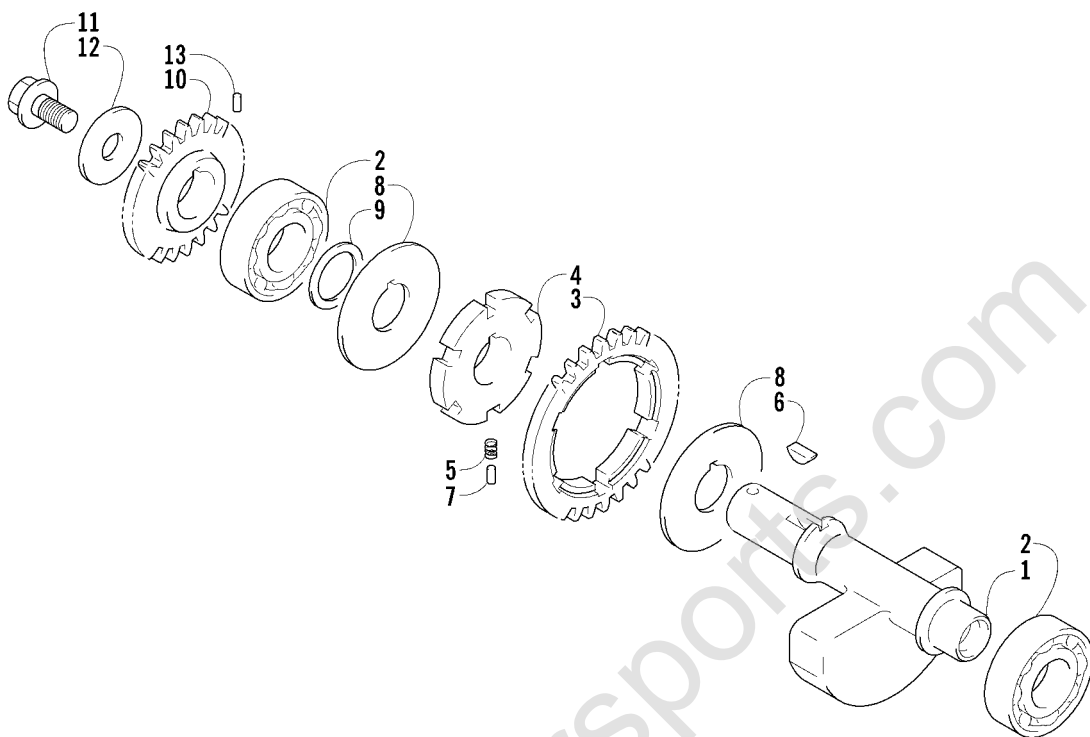

CRANK BALANCER ASSEMBLY

0737-050

Ref.	Part No.	Qty.	Description	Ref.	Part No.	Qty.	Description
1	3402-605	1	Balancer, Crank	8	3423-441	2	Washer, Driven Gear
2	3402-553	2	Bearing	9	3423-446	1	Washer
3	3402-772	1	Gear, Driven	10	3402-617	1	Gear, Oil Pump Drive
4	3402-608	1	Race, Driven Gear	11	3423-555	1	Bolt, Drive Gear
5	3402-090	2	Spring, Driven Gear	12	3423-401	1	Washer, Drive Gear
6	3004-540	1	Key	13	3423-110	1	Pin, Drive Gear
7	3423-106	3	Pin, Driven Gear