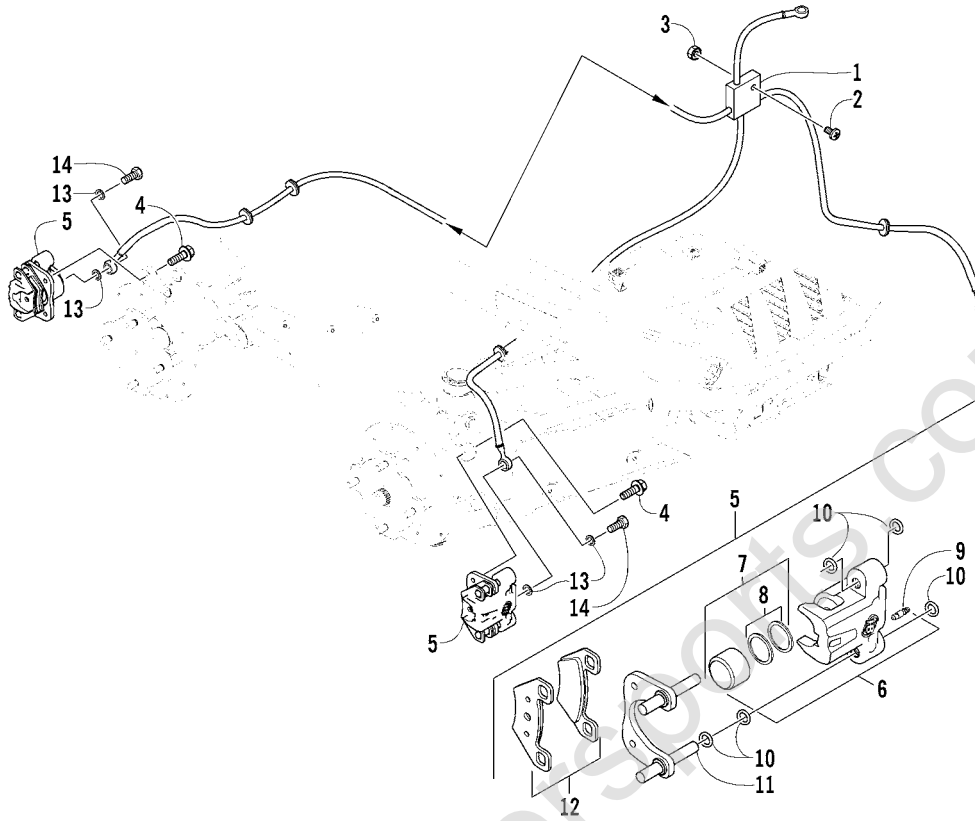

HYDRAULIC BRAKE ASSEMBLY

0740-580

Ref.	Part No.	Qty.	Description	Ref.	Part No.	Qty.	Description
1	0502-883	1	Hose, Brake - Assembly	7	0502-606	3	●● Piston/Seal Set (inc. 8)
2	8476-625	1	Screw, Cap	8	0502-607	3	●●● Seal Set
3	0623-038	1	Nut, Hex	9	0502-609	3	●● Valve, Bleed
4	8408-820	6	Screw, Cap	10	0502-608	3	● O-Ring, Guide - Set
5	0502-602	1	Caliper, Brake - Right Front (inc. 6-12)	11	0502-605	3	● Bracket Assembly
	0502-610	2	Caliper, Brake - Left Front and Right Rear (inc. 6-12)	12	0502-604	3	● Pad, Brake - Set
6	0502-603	1	● Housing, Caliper - Assembly - Right Front (inc. 7-9)	13	0423-178	6	Washer, Crush
	0502-611	2	● Housing, Caliper - Assembly - Left Front and Right Rear (inc. 7-9)	14	0423-413	3	Bolt, Banjo Fitting