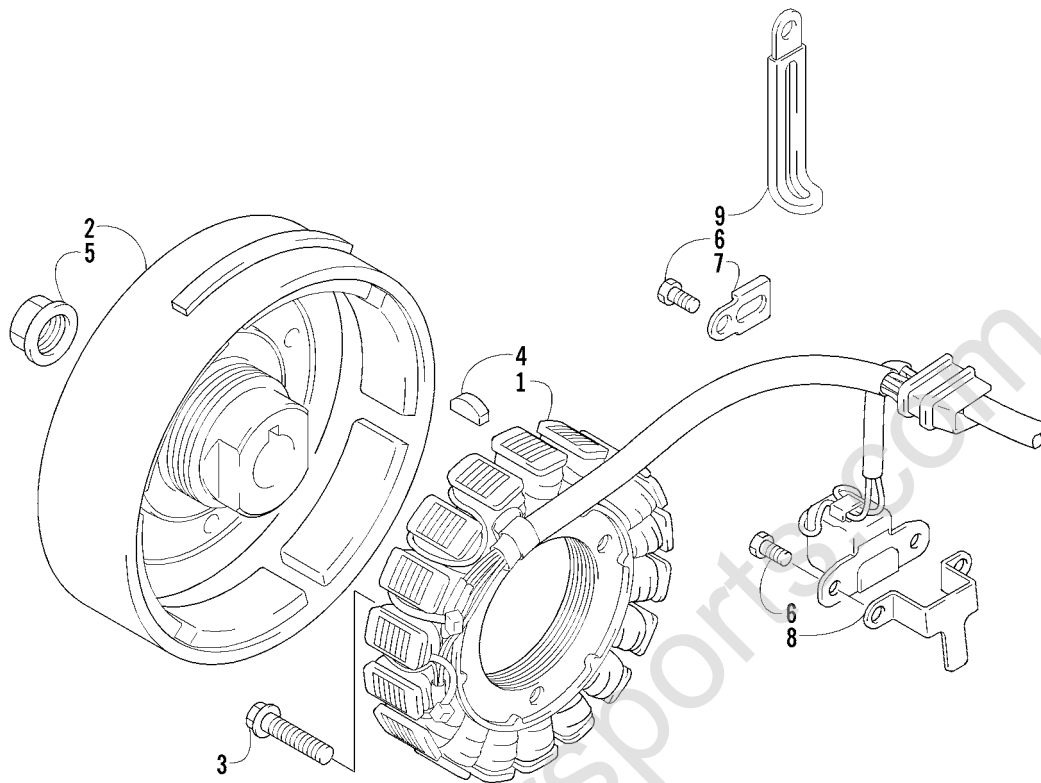

MAGNETO ASSEMBLY

0737-033

Ref.	Part No.	Qty.	Description	Ref.	Part No.	Qty.	Description
1	3430-053	1	Stator Assembly	6	3423-005	3	Bolt
2	3430-054	1	Rotor/Flywheel	7	3430-006	1	Clamp
3	3004-756	3	Bolt	8	3430-005	1	Clamp
4	0691-785	1	Key	9	3002-964	1	Clamp, Wire
5	3423-086	1	Nut