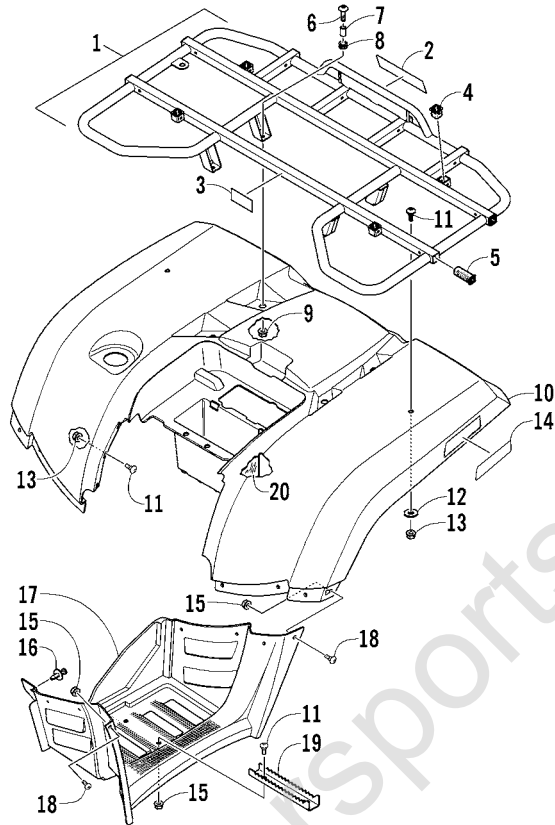

REAR BODY PANEL ASSEMBLY

0740-305

Ref.	Part No.	Qty.	Description	Ref.	Part No.	Qty.	Description
1	<u>1506-753</u>	1	Rack - Rear - Assembly (inc. 2-5)	12	8050-222	2	Washer
2	0411-814	1	● Decal, "Arctic Cat"	13	8424-602	8	Nut, Lock
3	0411-648	1	● Decal, Warning - Rear Rack Load	14	<u>1411-080</u>	1	Decal, Reflector - Rear - Right
4	0441-592	4	● Bushing, Rack		<u>1411-081</u>	1	Decal, Reflector - Rear - Left
5	<u>2406-014</u>	8	● Bushing, Rack	15	<u>0423-540</u>	16	Nut, Lock
6	8410-830	4	Screw, Machine	16	0623-362	4	Rivet, Reinstallable
7	0423-463	4	Spacer	17	<u>1406-952</u>	1	Footwell - Right
8	0423-465	4	Grommet		<u>1406-357</u>	1	Footwell - Left
9	8432-802	4	Nut, Lock	18	0423-419	12	Screw, Body
10	<u>1406-953</u>	1	Panel, Fender - Rear - Red	19	1506-125	2	Footpeg
	<u>1406-954</u>	1	Panel, Fender - Rear - Green (Green)	20	<u>0412-351</u>	1	Shield, Heat
11	0423-355	12	Screw, Shoulder