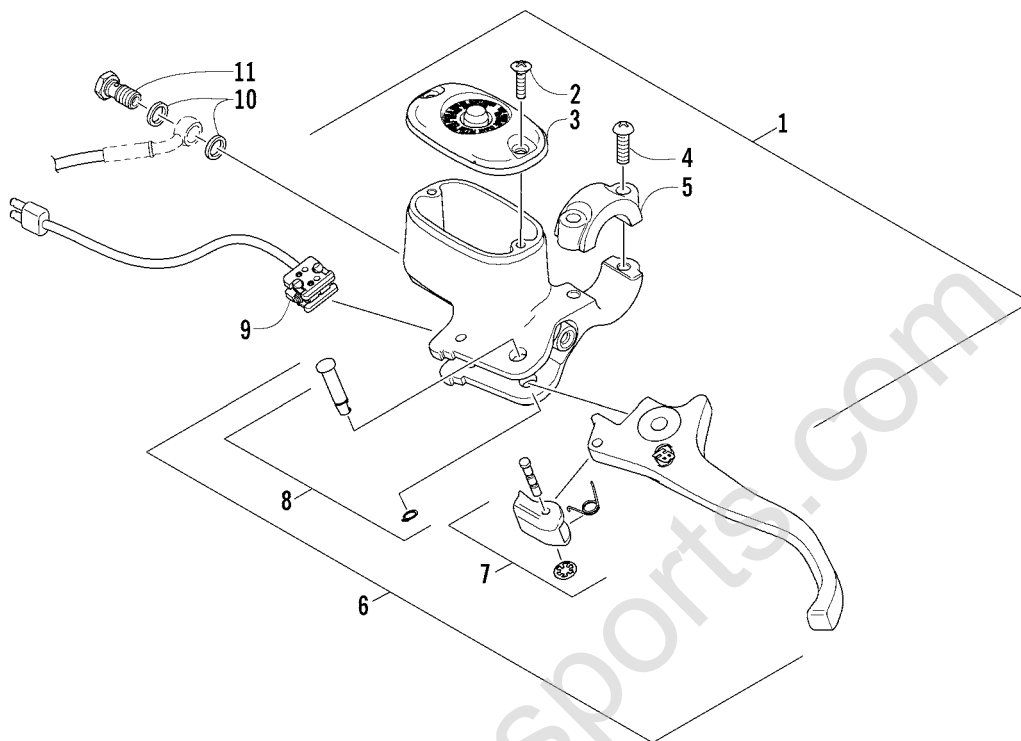

HYDRAULIC HAND BRAKE ASSEMBLY

(Master Cylinder Rebuild Kit p/n 0502-704)

0740-525

Ref.	Part No.	Qty.	Description	Ref.	Part No.	Qty.	Description
1	0502-914	1	Brake Assembly (inc. 2-9)	7	0502-867	1	●● Lock, Brake Lever - Kit
2	0502-566	1	● Screw, Reservoir Cover - Kit	8	0502-580	1	●● Lever Pin - Kit
3	0502-868	1	● Cover, Reservoir - Kit	9	0502-564	1	● Switch, Brake - Kit
4	0502-568	1	● Screw, Master Cylinder Clamp - Kit	10	0423-178	2	Washer, Crush
5	0502-869	1	● Clamp, Master Cylinder - Kit	11	0423-413	1	Bolt, Banjo Fitting
6	0502-866	1	● Lever Assembly - Kit (inc. 7-8)