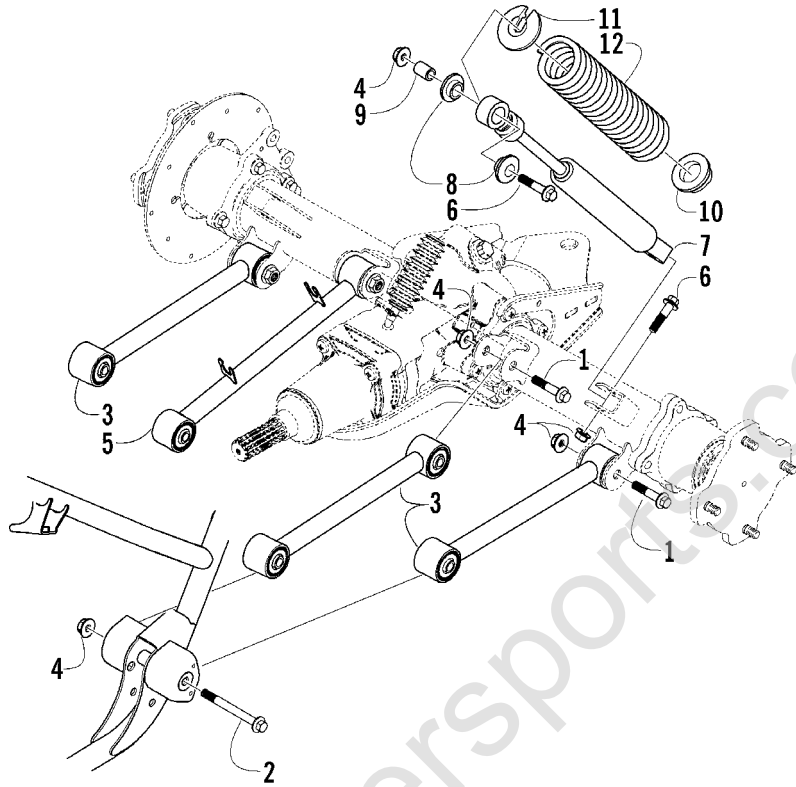

REAR SUSPENSION ASSEMBLY

0737-585

Ref.	Part No.	Qty.	Description	Ref.	Part No.	Qty.	Description
1	8409-060	4	Screw, Cap	7	0404-107	2	Shock Absorber - Rear (inc. 8-9)
2	0423-335	2	Screw, Cap	8	0604-310	8	● Bushing, Shock Absorber
3	0504-218	3	Arm, Swing	9	0403-028	4	● Sleeve, Shock Absorber
4	8428-002	10	Nut, Lock	10	0403-102	2	Cam, Spring Adjuster
5	0504-246	1	Arm, Swing	11	1603-889	2	Retainer, Spring - Upper
6	8409-040	4	Screw, Cap	12	0404-108	2	Spring, Shock Absorber