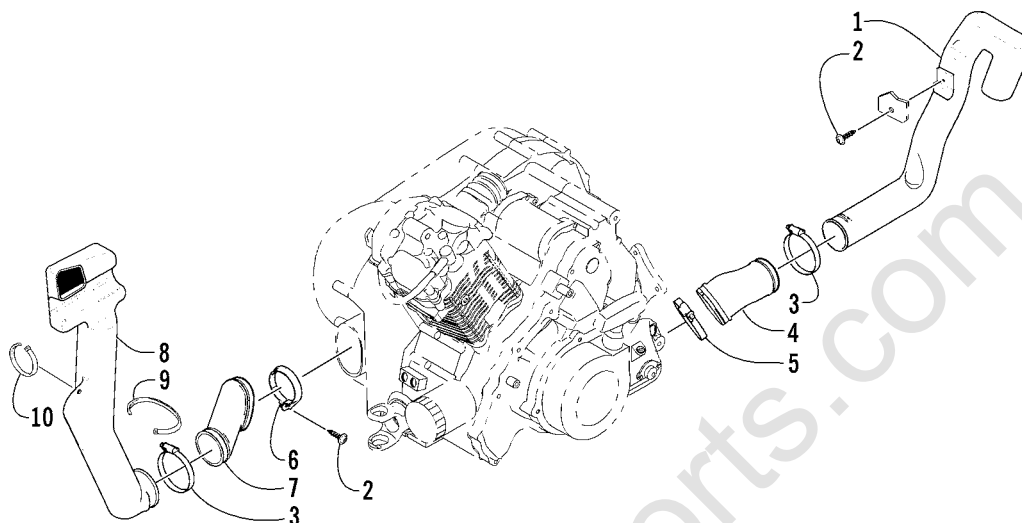

CASE/BELT COOLING ASSEMBLY

0740-578

Ref.	Part No.	Qty.	Description	Ref.	Part No.	Qty.	Description
1	0413-107	1	Duct, Belt Cooling - Rear	6	0423-551	1	Clamp, Boot
2	0423-342	2	Screw, Self-Tapping	7	0413-048	1	Boot, Duct - Front
3	3402-449	2	Clamp, Boot	8	0413-042	1	Duct, Belt Cooling - Front
4	0413-060	1	Boot, Duct - Rear	9	0123-903	1	Cable Tie - 11.5 in.
5	0423-380	1	Clamp, Duct	10	0123-788	1	Cable Tie - 7.5 in.