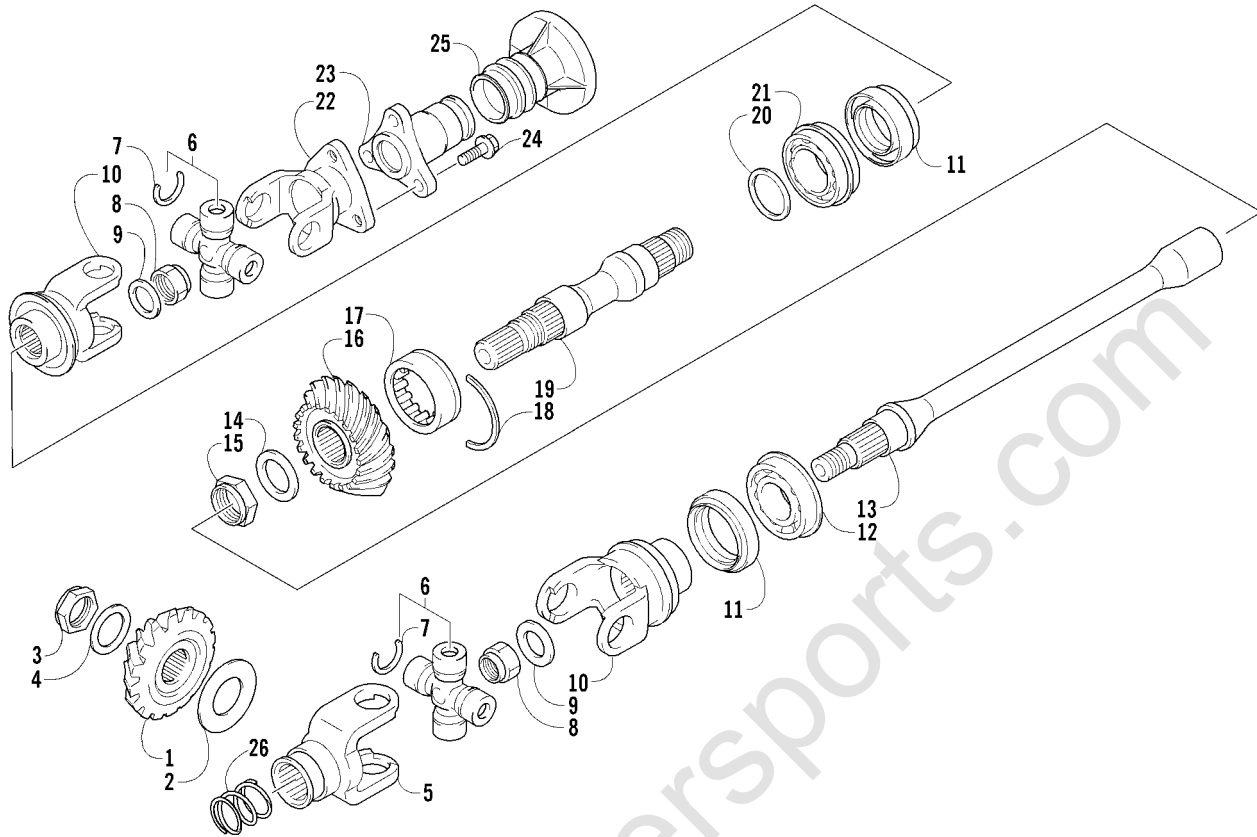

SECONDARY DRIVE ASSEMBLY

0740-787

Ref.	Part No.	Qty.	Description	Ref.	Part No.	Qty.	Description
1	3402-637	1	Gear, Secondary Drive	20	3402-017	AR	Shim, 25 x 34 x 0.60 mm
2	3446-035	1	Shim, Secondary Drive Gear - Set	3402-018	AR	Shim, 25 x 34 x 0.65 mm	
3	3423-023	1	Nut	3402-019	AR	Shim, 25 x 34 x 0.70 mm	
4	3005-372	1	Washer	3402-020	AR	Shim, 25 x 34 x 0.75 mm	
5	3446-327	1	Yoke, Propeller Shaft - Front	3402-021	AR	Shim, 25 x 34 x 0.80 mm	
6	3402-562	2	Joint, Universal - Set (inc. 7)	3402-022	AR	Shim, 25 x 34 x 0.85 mm	
7	3423-479	8	● Circlip	3402-023	AR	Shim, 25 x 34 x 0.90 mm	
8	3423-025	2	Nut	3402-024	AR	Shim, 25 x 34 x 0.95 mm	
9	3423-028	2	Washer	3402-025	AR	Shim, 25 x 34 x 1.00 mm	
10	3402-742	2	Yoke, Drive Output	3402-028	AR	Shim, 25 x 34 x 1.05 mm	
11	3402-072	2	Seal, Oil	3402-029	AR	Shim, 25 x 34 x 1.10 mm	
12	3402-558	1	Bearing, Front Secondary Driven Shaft	3402-030	AR	Shim, 25 x 34 x 1.15 mm	
13	3402-694	1	Shaft, Secondary Driven - Front	3402-031	AR	Shim, 25 x 34 x 1.20 mm	
14	3423-137	1	Washer, Secondary Driven Gear	21	3402-067	1	Bearing, Rear Secondary Driven Shaft
15	3423-136	1	Nut, Secondary Driven Gear	22	3446-405	1	Yoke, Propeller Shaft
16	3402-638	1	Gear, Secondary Driven	23	3403-015	1	Shaft, Propeller
17	3402-515	1	Bearing, Driven Gear	24	3423-414	3	Bolt, Propeller Shaft
18	3423-072	1	C-Ring, Driven Bearing	25	3435-051	1	Boot, Propeller Shaft
19	3402-639	1	Shaft, Secondary Driven - Rear	26	1402-026	1	Spring