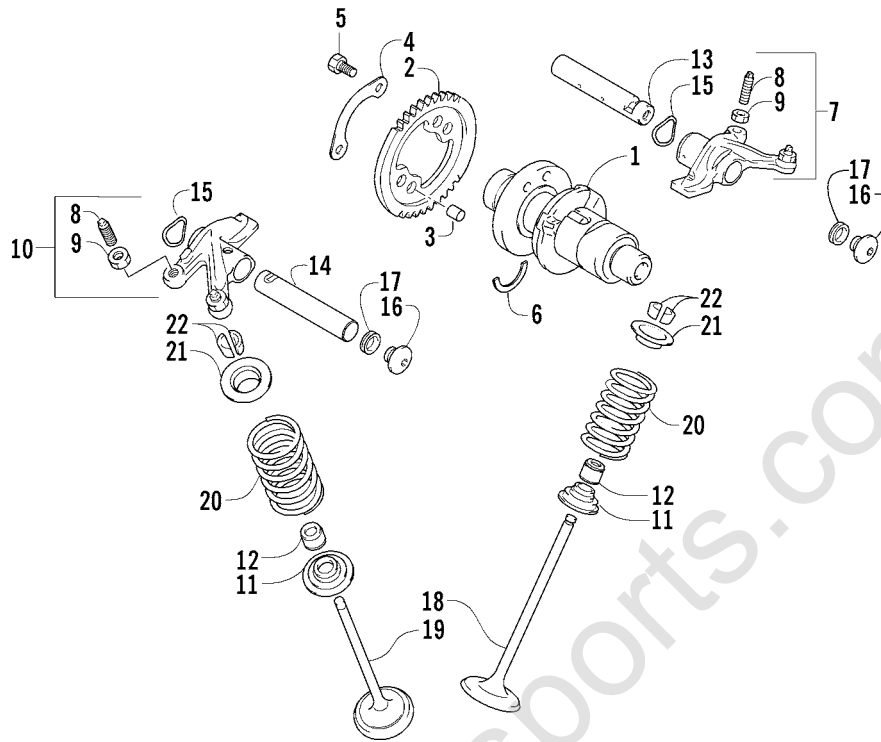

CAMSHAFT/VALVE ASSEMBLY

0739-847

Ref.	Part No.	Qty.	Description	Ref.	Part No.	Qty.	Description
1	3402-989	1	Camshaft	11	3402-148	4	Seat, Spring
2	3402-611	1	Sprocket	12	3402-078	4	Seal, Oil
3	3423-047	1	Pin	13	3402-140	1	Shaft, Rocker Arm
4	3423-073	1	Washer	14	3402-141	1	Shaft, Rocker Arm
5	3423-013	2	Bolt	15	3423-031	2	Washer
6	3423-071	1	C-Ring	16	3402-040	2	Plug, Shaft
7	3402-805	1	Arm, Valve Rocker - Intake (inc. two No. 8-9)	17	3402-012	2	Gasket
8	3423-075	4	● Screw	18	3402-725	2	Valve, Intake
9	3423-076	4	● Nut	19	3402-143	2	Valve, Exhaust
10	3402-139	1	Arm, Valve Rocker - Exhaust (inc. two No. 8-9)	20	3402-726	4	Spring, Valve - Set
				21	3423-541	4	Retainer, Spring
				22	3402-147	8	Cotter, Valve