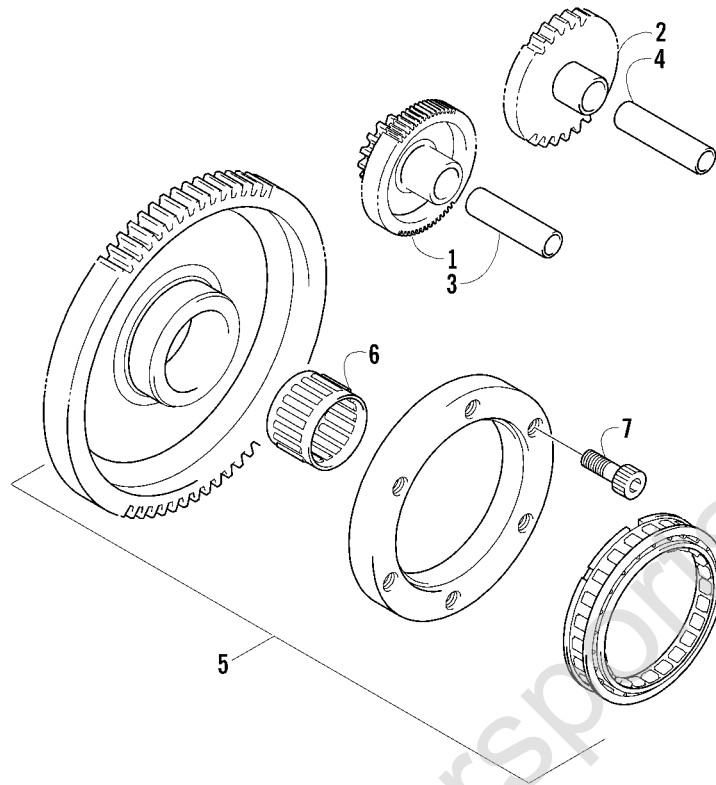

## CRANKCASE ASSEMBLY

0739-843

Ref.	Part No.	Qty.	Description	Ref.	Part No.	Qty.	Description
1	3402-580	1	Crankcase Assembly (inc. 2-9)	7	3423-088	2	● Pin, Dowel
2	3004-880	4	● Bolt	8	3423-091	10	● Bolt
3	3005-332	1	● Bolt	9	3423-097	3	● Bolt
4	3005-410	3	● Bolt	10	3042-581	1	Plate, Oil Guide - Right
5	3402-012	1	● Gasket, Oil Pressure Plug	11	3004-552	4	Screw, Oil Guide Plate
6	3402-214	1	● Plug, Oil Pressure	12	3402-582	1	Plate, Oil Guide - Left

## CLUTCH/V-BELT/MAGNETO COVER ASSEMBLY

0740-246

Ref.	Part No.	Qty.	Description	Ref.	Part No.	Qty.	Description
1	3402-583	1	Cover, Clutch	12	3402-996	1	Plate, Air Intake
2	3402-589	1	Gasket	13	3402-013	1	Gasket
3	3423-088	6	Pin, Dowel	14	3402-585	1	Cover, Magneto
4	3423-098	26	Bolt	15	3402-590	1	Gasket, Magneto Cover
5	3423-392	1	Bolt	16	3402-593	1	Stick, Oil Level
6	3402-586	1	Cover, V-Belt	17	3423-055	1	O-Ring, Oil Level Stick
7	3402-591	1	Gasket, V-Belt Cover	18	3423-307	2	Bolt
8	0693-327	14	Bolt	19	3423-430	1	Bolt
9	3004-552	3	Screw	20	3423-180	1	Plug
10	3004-705	2	Plug, Drain	21	3003-290	1	Gasket
11	3402-444	2	Gasket, Drain Plug				

## CRANKSHAFT ASSEMBLY

0740-242 \*Optional

Ref.	Part No.	Qty.	Description	Ref.	Part No.	Qty.	Description
1	3403-009	1	Crankshaft Assembly (inc. 2-8)	13	3423-018	6	Screw, Retainer
2	3402-597	1	● Rod, Connecting	14	3402-051	1	Bearing
3	3402-599	1	● Pin, Crank	15	3423-063	1	O-Ring
4	3402-571	1	● Bearing	16	3423-542	1	Spacer
5	3423-440	2	● Washer	17	3402-070	1	Seal, Oil
6	3403-014	1	● Crankshaft - Right	18	3423-053	1	O-Ring
7	3402-601	1	● Crankshaft - Left	19	3402-188	1	Retainer, Crankshaft Oil Seal - Left
8	3402-698	1	● Gear, Crank Balancer Drive	20	3402-594	1	Piston
9	3402-055	1	Bearing - Right	21	3402-595	1	Ring, Piston - Set
10	3402-566	1	Bearing - Middle	22	3402-596	1	Pin, Piston
11	3402-573	1	Seal, Crankshaft Oil	23	3003-439	2	Circlip
12	3402-602	1	Retainer, Crankshaft Oil Seal - Middle	24	3436-015	1	Piston Set (Oversized 0.50 mm)*