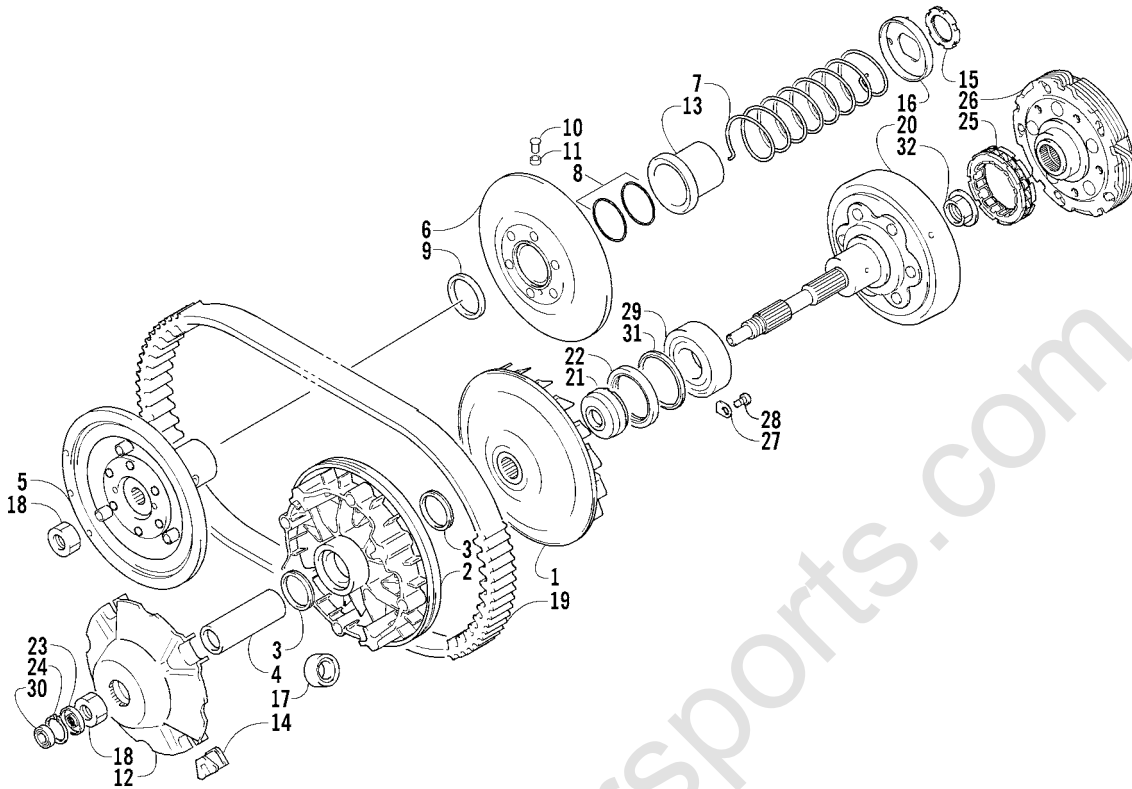

TRANSMISSION ASSEMBLY

0737-052

Ref.	Part No.	Qty.	Description	Ref.	Part No.	Qty.	Description
1	3402-622	1	Face, Fixed Drive	17	3402-633	8	Roller, Movable Drive Face
2	3402-623	1	Face, Movable Drive	18	3423-437	2	Nut
3	3402-624	2	Seal, Movable Drive Face	19	3402-664	1	V-Belt
4	3402-625	1	Spacer, Movable Drive Face	20	3402-620	1	Housing, Clutch
5	3402-626	1	Face, Fixed Driven	21	3402-621	1	Spacer, Fixed Drive Face
6	3402-627	1	Face, Movable Driven	22	3402-977	1	Seal, Clutch Housing
7	3423-486	1	Spring, Movable Driven Face	23	3402-574	1	Seal, Clutch Housing
8	3423-487	2	O-Ring, Movable Driven Face	24	3423-505	1	Circlip
9	3402-629	2	Seal, Movable Driven Face	25	3446-003	1	Clutch, One Way
10	3402-477	3	Pin, Movable Driven Face	26	3446-354	1	Shoe, Clutch - Assembly
11	3402-478	3	Spacer, Movable Driven Face	27	3446-031	2	Retainer, Bearing
12	3402-630	1	Plate, Movable Drive Face	28	3423-435	2	Screw, Bearing Retainer
13	3402-631	1	Sleeve, Movable Driven Face	29	3402-567	1	Bearing
14	3402-481	4	Damper, Movable Drive Face	30	3402-693	1	Bearing
15	3423-489	1	Nut, Driven Pulley	31	3423-353	1	O-Ring
16	3402-632	1	Holder, Movable Driven Face Spring	32	3423-501	1	Nut