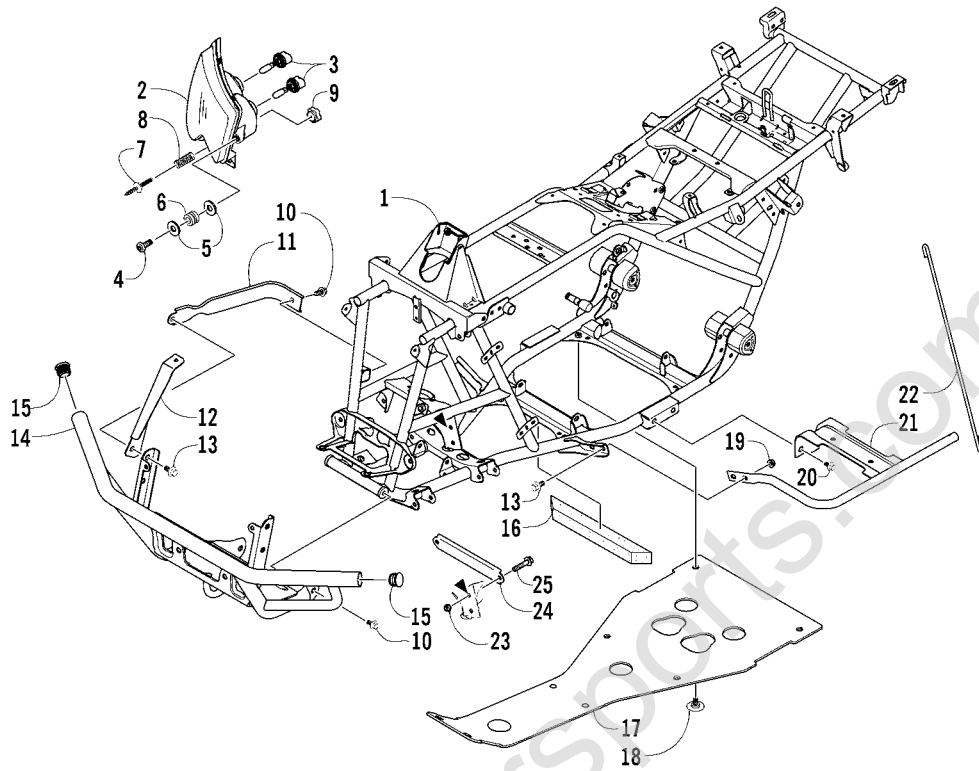

## TAILLIGHT ASSEMBLY

0739-667

Ref.	Part No.	Qty.	Description	Ref.	Part No.	Qty.	Description
1	0509-022	1	Taillight Assembly (inc. 2-4)	4	0409-057	1	● Socket, Taillight
2	0509-025	1	● Housing, Taillight	5	0623-301	2	Screw, Self-Tapping
3	0409-056	1	● Bulb, Taillight	6	8053-212	2	Washer, Lock - External Tooth

## FRAME AND RELATED PARTS

0740-297

Ref.	Part No.	Qty.	Description	Ref.	Part No.	Qty.	Description
1	1506-716	1	Frame, Main	13	8408-816	6	Screw, Cap
2	0509-027	1	Headlight Assembly - Right (inc. 3)	14	1506-800	1	Bumper, Front
	0509-028	1	Headlight Assembly - Left (inc. 3)	15	2406-030	2	Cap, Tube
3	0409-073	4	● Bulb, Headlight	16	1506-067	1	Foam, Frame
4	0623-785	4	Screw, Self-Tapping	17	0406-864	1	Panel, Belly
5	8050-217	8	Washer	18	0423-101	6	Screw, Body
6	0423-447	4	Grommet	19	8424-802	4	Nut, Flange
7	0423-514	2	Stud, Adjuster - Headlight	20	8409-016	4	Screw, Cap
8	0423-522	2	Spring, Adjuster - Headlight	21	1506-659	1	Footrest - Right
9	0423-513	2	Knob, Adjuster - Headlight		1506-660	1	Footrest - Left
10	8409-020	4	Screw, Cap	22	1406-853	2	Rod, Support
11	0506-653	1	Channel, Bumper Mounting - Right	23	8428-002	2	Nut, Hex
	1506-596	1	Channel, Bumper Mounting - Left	24	1506-429	1	Brace, A-Arm
12	1506-686	1	Bracket, Mounting - Bumper - Right	25	8408-025	2	Screw, Cap
	1506-687	1	Bracket, Mounting - Bumper - Left				

## WHEEL AND TIRE ASSEMBLY

0740-518

Ref.	Part No.	Qty.	Description	Ref.	Part No.	Qty.	Description
1	0423-557	12	Screw, Shoulder w/Loctite	8	0402-856	2	Wheel - Front - Gray
2	1402-225	3	Disc, Brake		0402-989	2	Wheel - Rear - Gray
3	0502-599	2	Hub, Wheel - Front (inc. 4)	9	0423-408	16	Nut, Mounting - Wheel
4	0402-974	16	● Stud, Wheel Hub	10	1402-360	2	Tire - Front
5	0502-601	1	Hub, Wheel - Rear - Left (inc. 4)		1402-361	2	Tire - Rear
	0502-599	1	Hub, Wheel - Rear - Right (inc. 4)	11	0402-064	4	Stem, Valve (inc. 12)
6	0423-607	4	Nut, Castle	12	0402-140	4	● Cap, Valve Stem
7	0423-407	4	Pin, Cotter				