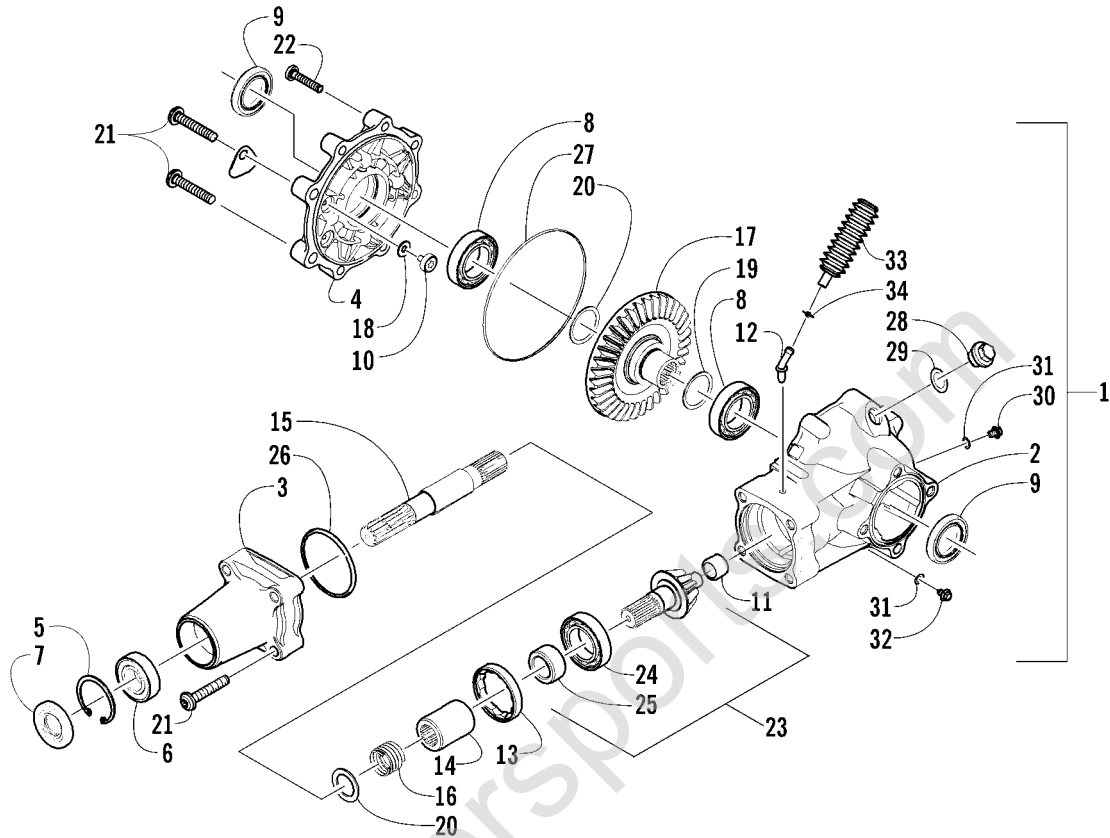

REAR DRIVE GEARCASE ASSEMBLY

0740-538

Ref.	Part No.	Qty.	Description	Ref.	Part No.	Qty.	Description
1	<u>0502-822</u>	1	Gearcase, Rear Drive - Assembly (inc. 2-32)	19	0402-434	AR	● Shim
2	0502-088	1	● Housing, Gearcase		0402-435	AR	● Shim
3	0502-239	1	● Housing, Pinion		0402-436	AR	● Shim
4	0502-089	1	● Cover, Gearcase		0402-437	AR	● Shim
5	0402-321	1	● Ring, Retaining		0402-438	AR	● Shim
6	0402-322	1	● Bearing	20	0423-111	1	● Washer
7	0402-323	1	● Seal	21	0423-115	6	● Screw, Self-Tapping
8	0402-324	2	● Bearing	22	0423-118	6	● Screw, Self-Tapping
9	0402-325	2	● Seal	23	<u>0502-783</u>	1	● Gear, Pinion - Assembly - 10T (inc. 24-25)
10	0402-326	1	● Button, Thrust	24	0402-327	1	● Bearing
11	0402-328	1	● Bearing, Needle	25	0402-336	1	● Collar, Retaining
12	1402-103	1	● Fitting	26	0423-148	1	● O-Ring
13	0402-331	1	● Collar, Lock	27	0423-149	1	● O-Ring
14	0402-335	1	● Collar, Shaft	28	0402-333	1	● Plug, Fill (inc. 29)
15	0402-851	1	● Shaft, Thrust	29	0423-154	1	● O-Ring, Fill Plug
16	0402-338	1	● Spring, Compression	30	0402-334	1	● Plug, Drain (inc. one No. 31)
17	0402-381	1	● Gear, Ring - 36T	31	0423-153	2	● O-Ring, Drain Plug
18	0402-429	AR	● Shim	32	0402-450	1	● Plug, Drain - Magnetic (inc. one No. 31)
	0402-430	AR	● Shim	33	0402-147	1	Bladder, Gearcase
	0402-431	AR	● Shim	34	0423-315	1	Clamp, Fitting
	0402-432	AR	● Shim				
	0402-433	AR	● Shim