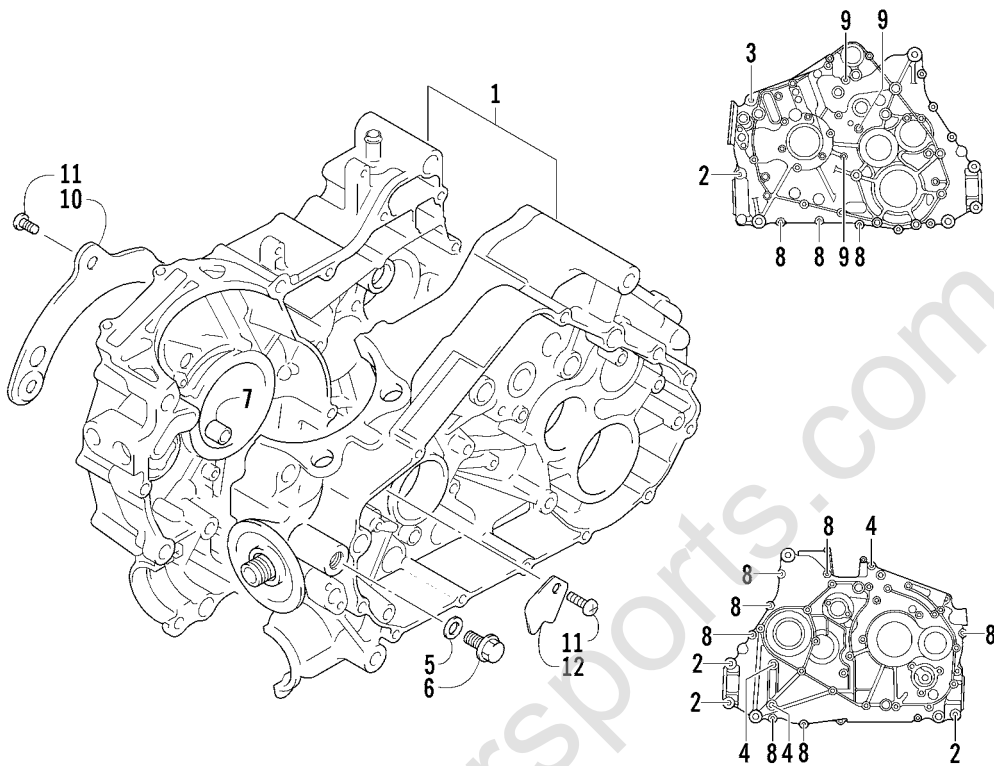

CRANKCASE ASSEMBLY

0739-843

Ref.	Part No.	Qty.	Description	Ref.	Part No.	Qty.	Description
1	3402-580	1	Crankcase Assembly (inc. 2-9)	7	3423-088	2	● Pin, Dowel
2	3004-880	4	● Bolt	8	3423-091	10	● Bolt
3	3005-332	1	● Bolt	9	3423-097	3	● Bolt
4	3005-410	3	● Bolt	10	3042-581	1	Plate, Oil Guide - Right
5	3402-012	1	● Gasket, Oil Pressure Plug	11	3004-552	4	Screw, Oil Guide Plate
6	3402-214	1	● Plug, Oil Pressure	12	3402-582	1	Plate, Oil Guide - Left