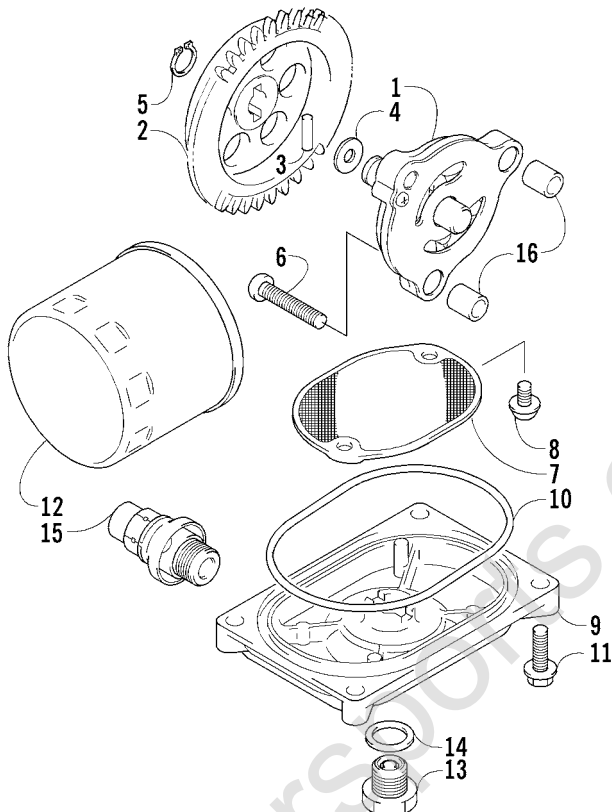

OIL FILTER/PUMP ASSEMBLY

0737-035

Ref.	Part No.	Qty.	Description	Ref.	Part No.	Qty.	Description
1	3402-619	1	Pump, Oil	9	3402-157	1	Cap, Oil Strainer
2	3402-618	1	Gear, Driven	10	3423-077	1	O-Ring
3	3423-046	1	Pin	11	3004-756	4	Screw, Cap
4	3423-443	1	Washer	12	0812-005	1	Filter, Oil
5	3423-184	1	Circlip	13	3403-021	1	Plug, Drain
6	3423-113	3	Screw	14	3402-012	1	Gasket, Drain Plug
7	3402-156	1	Strainer, Oil	15	3402-773	1	Valve, Oil Relief - Assembly
8	0693-389	2	Screw	16	3005-206	2	Pin, Oil Pump