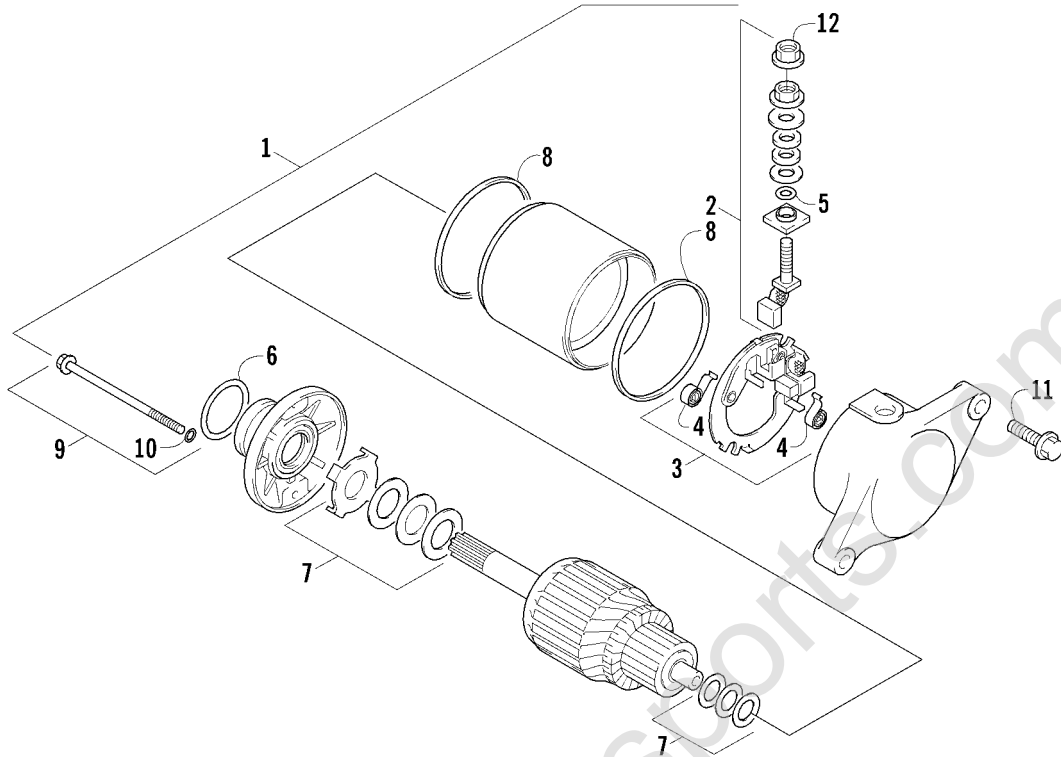

STARTER MOTOR ASSEMBLY

0737-056

Ref.	Part No.	Qty.	Description	Ref.	Part No.	Qty.	Description
1	3545-016	1	Motor, Starter Assembly (inc. 2-10)	7	3008-099	1	● Washer Set
2	3402-671	1	● Terminal Set, Brush	8	3423-497	2	● O-Ring
3	3402-672	1	● Holder Set, Brush (inc. 4)	9	3423-498	2	● Through-Bolt (inc. 10)
4	3008-551	4	● Spring, Brush	10	3423-496	2	● O-Ring
5	3008-164	1	● O-Ring	11	3004-756	2	Bolt
6	3423-272	1	● O-Ring	12	3423-195	1	Nut