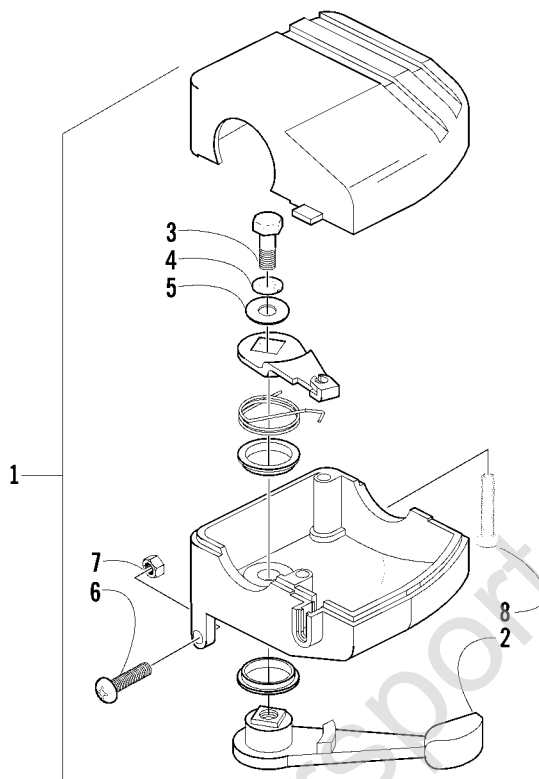

## STARTER MOTOR ASSEMBLY

0737-056

Ref.	Part No.	Qty.	Description	Ref.	Part No.	Qty.	Description
1	3545-016	1	Motor, Starter Assembly (inc. 2-10)	7	3008-099	1	● Washer Set
2	3402-671	1	● Terminal Set, Brush	8	3423-497	2	● O-Ring
3	3402-672	1	● Holder Set, Brush (inc. 4)	9	3423-498	2	● Through-Bolt (inc. 10)
4	3008-551	4	● Spring, Brush	10	3423-496	2	● O-Ring
5	3008-164	1	● O-Ring	11	3004-756	2	Bolt
6	3423-272	1	● O-Ring	12	3423-195	1	Nut

## MAGNETO ASSEMBLY

0737-033

Ref.	Part No.	Qty.	Description	Ref.	Part No.	Qty.	Description
1	3430-053	1	Stator Assembly	6	3423-005	3	Bolt
2	3430-054	1	Rotor/Flywheel	7	3430-006	1	Clamp
3	3004-756	3	Bolt	8	3430-005	1	Clamp
4	0691-785	1	Key	9	3002-964	1	Clamp, Wire
5	3423-086	1	Nut				

## CONTROL SWITCH HOUSING ASSEMBLY

0738-459

Ref.	Part No.	Qty.	Description	Ref.	Part No.	Qty.	Description
1	0509-014	1	Switch, Control - Assembly (inc. 2-4)	3	0409-028	1	● Screw
2	3409-019	1	● Cover, Choke Lever	4	0409-027	1	● Screw