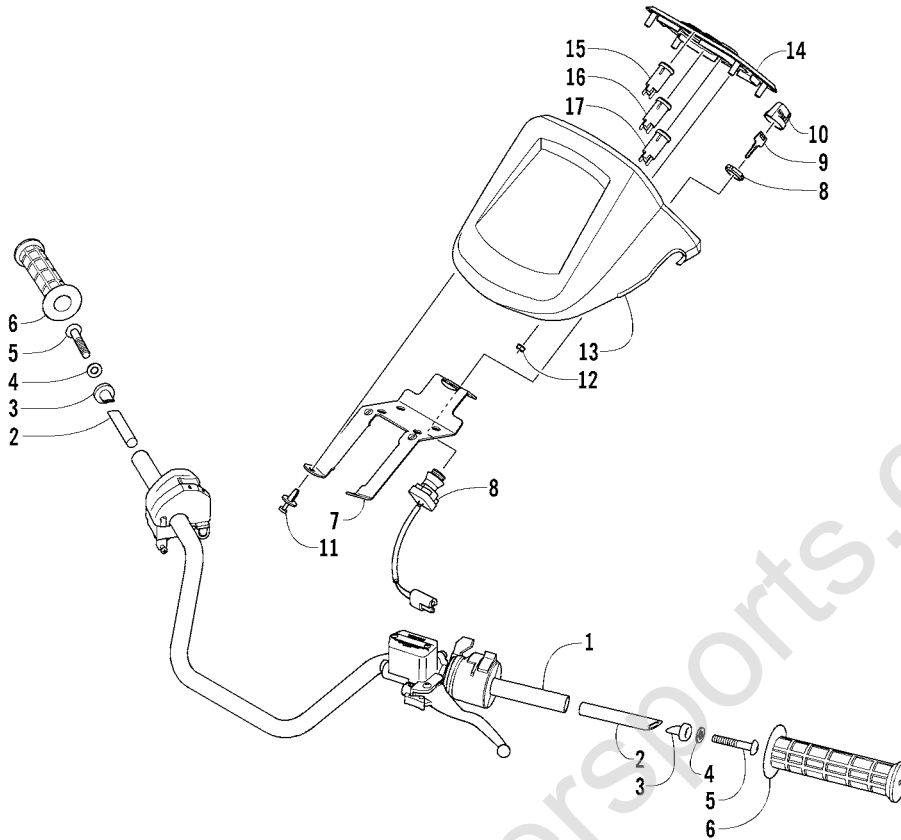

HANDLEBAR ASSEMBLY

0740-540

Ref.	Part No.	Qty.	Description	Ref.	Part No.	Qty.	Description
1	0505-418	1	Tube, Handlebar - Black	10	0409-013	1	Cover, Key
2	0405-148	2	Plug, Handlebar	11	0423-535	2	Rivet, Plastic - Reinstallable
3	0405-149	2	End Cap, Handlebar	12	0423-357	4	Nut, Stamped
4	8050-247	2	Washer	13	0405-192	1	Instrument Pod - Red
5	8477-845	2	Screw, Machine		0405-193	1	Instrument Pod - Green (Green)
6	0405-147	2	Grip, Handlebar	14	0405-198	1	Bezel, Lights - Instrument Pod
7	1506-578	1	Bracket, Gauge - Black	15	0420-068	1	Light, Indicator - "Temperature"
8	3430-040	1	Switch, Ignition - Assembly (inc. 9)	16	0420-066	1	Light, Indicator - "N"
9	3409-007	1	● Key, Ignition - Blank (C Series)	17	0420-067	1	Light, Indicator - "R"
	3409-011	1	● Key, Ignition - Blank (D Series)				
	3409-012	1	● Key, Ignition - Blank (E Series)				
	3409-013	1	● Key, Ignition - Blank (F Series)