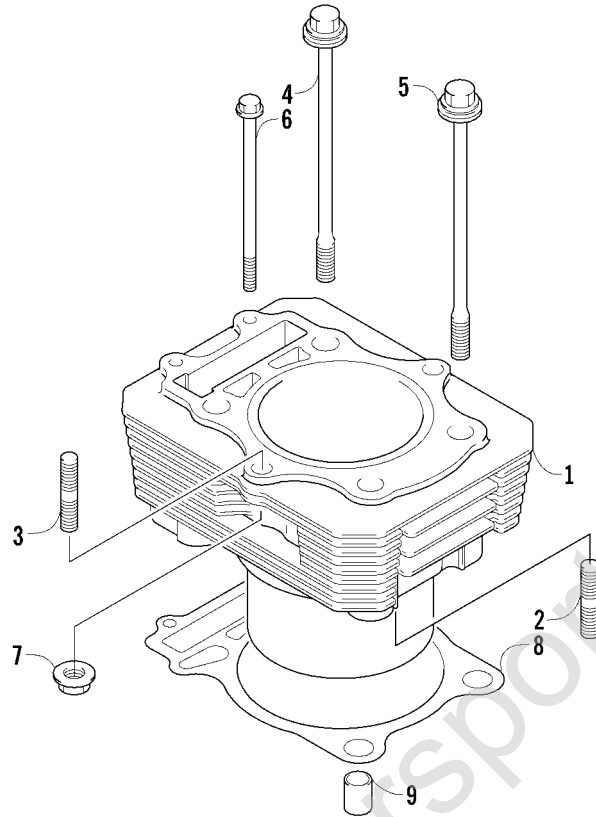

## WIRING HARNESS ASSEMBLY

0740-581

Ref.	Part No.	Qty.	Description	Ref.	Part No.	Qty.	Description
1	<u>0486-180</u>	1	Harness, Main (inc. 2-8 and two No. 9)	14	0645-019	1	Boot, Terminal
2	0486-164	1	● Tether, Accessory Connector	15	0445-036	1	Solenoid
3	0530-008	1	● Cover, Fuse Block	16	8476-625	4	Screw, Machine
4	0430-037	1	● Holder, Fuse	17	3402-683	1	CDI Unit
5	0430-033	2	● Relay	18	3402-684	1	Cushion, CDI
6	0430-034	1	● Diode	19	3402-682	1	Regulator, Voltage
7	0430-032	4	● Fuse - 10 Amp	20	3430-055	1	Coil, Ignition - Assembly
	0430-031	3	● Fuse - 15 Amp	21	8476-620	1	Screw, Machine
	0430-030	2	● Fuse - 30 Amp	22	3430-009	1	Seal, High Tension Wire
8	0411-838	1	● Decal, Fuse Block	23	3430-007	1	Cap, Spark Plug
9	0123-788	AR	● Cable Tie - 7.5 in.	24	3430-008	1	Seal, Spark Plug
10	<u>0445-053</u>	1	Cable, Electric Start Relay/Starter	25	0445-054	1	Cable, Battery/Ground
11	0623-038	7	Nut w/Washer	26	0409-009	1	Switch, Brake - Assembly
12	0645-327	1	Boot, Terminal	27	0402-991	1	Retainer, Brake Switch
13	<u>0445-052</u>	1	Cable, Battery/Electric Start Relay				

## CYLINDER HEAD ASSEMBLY

0738-883 \*Not Illustrated

Ref.	Part No.	Qty.	Description	Ref.	Part No.	Qty.	Description
1	3402-576	1	Head, Cylinder - Assembly (inc. 2-5)	14	3008-376	1	Bolt, Head Cover
2	3402-099	4	● Guide, Valve	15	3423-453	1	Plug, Oil Gallery
3	3423-068	4	● Ring, Valve Guide	16	3402-011	1	Gasket, Oil Gallery Plug
4	3423-043	2	● Pin, Dowel	17	0217-708	1	Spark Plug (NGK CR7E)
5	3423-006	4	● Bolt	18	3402-100	2	Cap, Inspection
6	3402-577	1	Gasket, Cylinder Head	19	3402-101	2	O-Ring
7	3423-449	2	Pin, Dowel	20	3004-341	4	Bolt, Inspection Cap
8	3003-290	4	Gasket	21	3402-035	1	Plug, Head
9	3004-326	2	Nut, Cylinder Head	22	3423-353	1	O-Ring
10	3423-007	2	Bolt, Head Cover	23	0570-076	1	Manifold, Intake
11	3423-429	1	Bolt, Head Cover	24	3004-893	2	Screw
12	3423-439	4	Washer, Cylinder Head Nut	25	0423-317	1	Clamp
13	3004-376	2	Bolt, Head Cover	*	3402-048	1	Plug, Frost