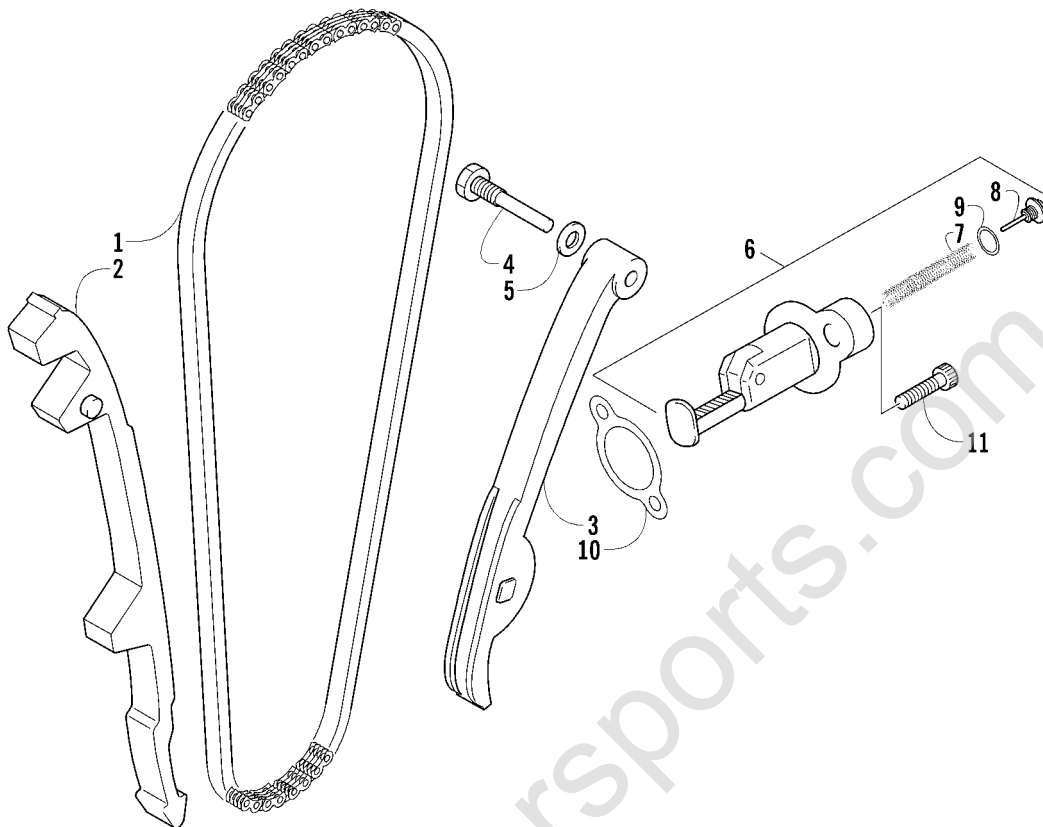

CAM CHAIN ASSEMBLY

0737-051

Ref.	Part No.	Qty.	Description	Ref.	Part No.	Qty.	Description
1	3402-281	1	Chain, Cam	7	3423-484	1	● Spring
2	3402-612	1	Guide, Cam Chain	8	3423-485	1	● Plug
3	3402-613	1	Tensioner, Cam Chain	9	3423-286	1	● O-Ring
4	3423-074	1	Bolt	10	3403-020	1	Gasket, Adjuster
5	3402-436	1	Washer	11	3004-512	2	Bolt
6	3402-614	1	Adjuster, Tensioner - Assembly (inc. 7-9)