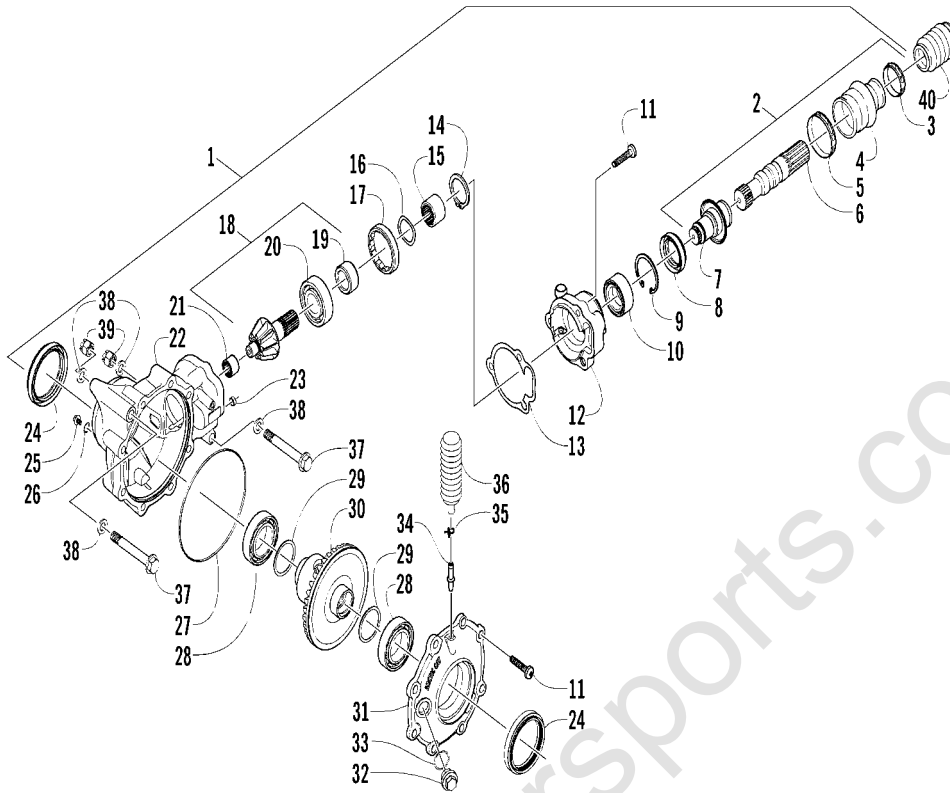

FRONT DRIVE GEARCASE ASSEMBLY

0740-537

Ref.	Part No.	Qty.	Description	Ref.	Part No.	Qty.	Description
1	<u>0502-817</u>	1	Gearcase, Front Drive - Assembly (inc. 2-34)	23	0402-411	1	● Pin, Dowel
2	0502-386	1	● Shaft, Propeller - Assembly (inc. 3-7)	24	0402-394	2	● Seal
3	0423-411	1	●● Clamp, Boot	25	0402-450	1	● Plug, Magnetic (inc. 26)
4	0402-985	1	●● Boot, Propeller Shaft	26	0423-153	1	●● O-Ring
5	0423-393	1	●● Clamp, Boot	27	0423-149	1	●● O-Ring
6	1402-046	1	●● Shaft, Output	28	0402-393	2	● Bearing
7	0502-407	1	●● Shaft, Input	29	0402-405	AR	● Shim
8	1402-011	1	● Seal		0402-406	AR	● Shim
9	0423-423	1	● Ring, Retaining		0402-407	AR	● Shim
10	1402-043	1	● Bearing		0402-408	AR	● Shim
11	0423-118	11	● Screw, Self-Tapping		0402-409	AR	● Shim
12	0502-529	1	● Housing, Pinion	30	<u>0502-779</u>	1	● Gear, Ring - 36T
13	0402-947	1	● Gasket, Flange	31	0502-121	1	● Cover, Gearcase
14	0423-417	1	● Ring, Retaining	32	0402-333	1	● Plug, Fill (inc. 33)
15	0402-981	1	● Collar, Shaft	33	0423-154	1	●● O-Ring
16	0402-982	1	● Washer, Wave Spring	34	1402-104	1	● Fitting
17	0402-357	1	● Collar, Lock	35	0423-315	1	Clamp, Fitting
18	<u>0502-783</u>	1	● Gear, Pinion - Assembly - 10T (inc. 19-20)	36	0402-147	1	Bladder, Gearcase
19	0402-336	1	●● Collar, Retaining	37	0423-404	2	Screw, Cap
20	0402-327	1	●● Bearing	38	0423-426	4	Washer
21	0402-328	1	● Bearing	39	8428-002	2	Nut, Lock
22	0502-120	1	● Housing, Gearcase	40	0402-966	1	Boot, Shaft