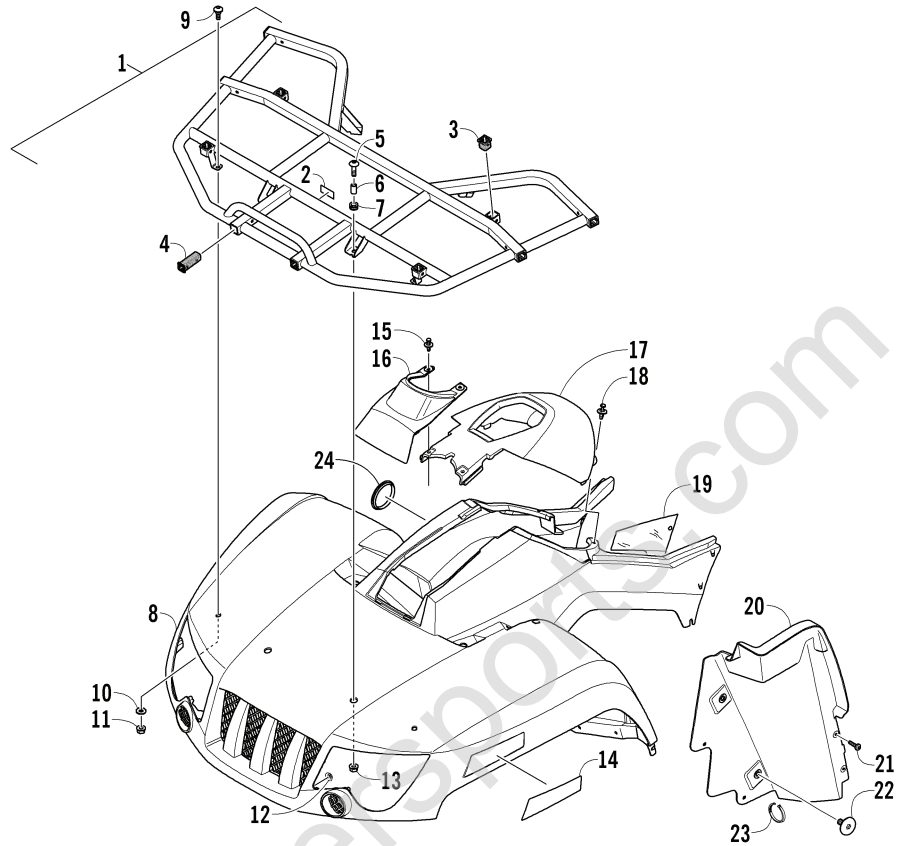

FRONT BODY PANEL ASSEMBLY

0740-509

Ref.	Part No.	Qty.	Description	Ref.	Part No.	Qty.	Description
1	1506-750	1	Rack - Front - Assembly (inc. 2-4)	15	0623-362	2	Rivet, Plastic - Reinstallable
2	0411-576	1	● Decal, Warning - Front Rack Load	16	1406-867	1	Cover, Steering Post - Red
3	0441-592	4	● Bushing, Rack	17	1406-956	1	Cover, Steering Post - Green (Green)
4	2406-014	6	● Bushing, Rack	18	1406-957	1	Cover, Gas Tank - Red
5	8410-830	4	Screw, Machine	19	1406-907	1	Cover, Gas Tank - Green (Green)
6	0423-463	4	Spacer	20	0623-544	2	Plug
7	0423-465	4	Grommet	21	0412-356	1	Shield, Heat - Fender - Front
8	1506-819	1	Panel, Fender - Front - Red	22	1406-906	1	Panel, Splash - Right
	1506-820	1	Panel, Fender - Front - Green (Green)	23	1406-907	1	Panel, Splash - Left
9	0423-355	2	Screw, Shoulder	24	0423-342	4	Screw, Self-Tapping
10	8050-222	2	Washer	22	0423-101	3	Screw, Body
11	8424-602	2	Nut, Lock	23	0123-788	AR	Cable Tie - 7.5 in.
12	0423-357	2	Nut, Stamped	24	0470-404	1	Grommet, Gas Valve Knob
13	8432-802	4	Nut, Lock				
14	1411-078	1	Decal, Reflector - Front - Right				
	1411-079	1	Decal, Reflector - Front - Left