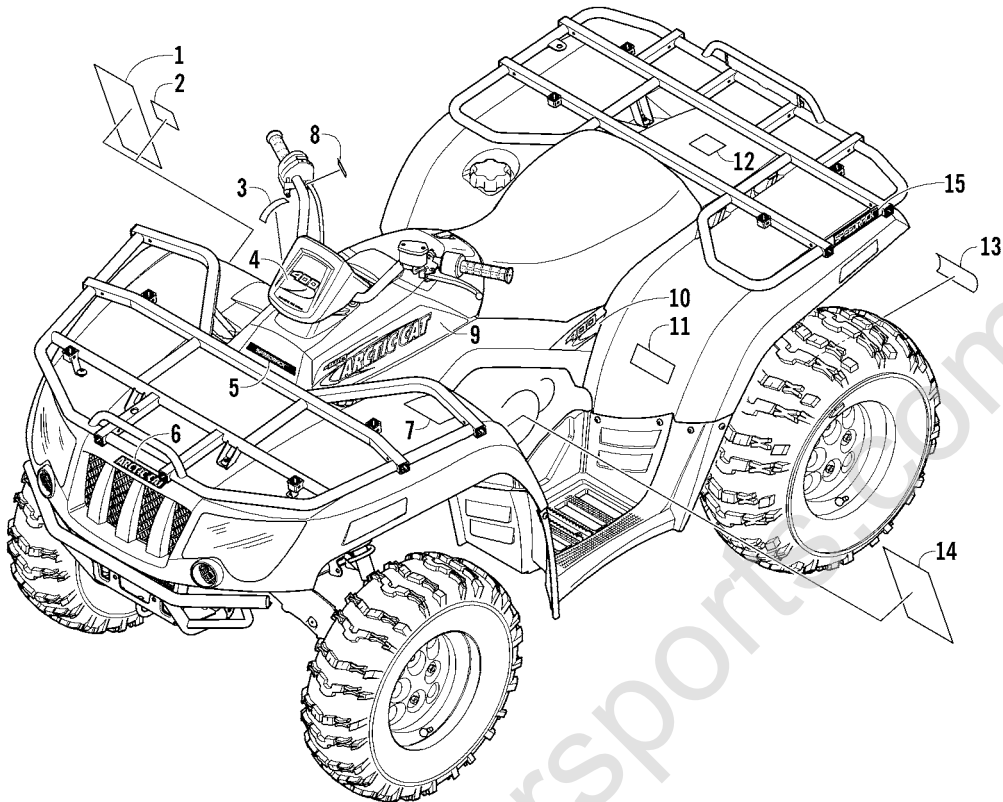

DECALS

0740-575 *Included on Front/Rear Fender Panels

Ref.	Part No.	Qty.	Description	Ref.	Part No.	Qty.	Description
1	1411-250	1	Decal, Warning - Reverse/Pre-Ride*	10	1411-060	1	Decal, Side - Lower Right
2	0411-835	1	Decal, Warning - Hill		1411-061	1	Decal, Side - Lower Left
3	0411-426	1	Decal, Warning - Clutch Cover		1411-062	1	Decal, Side - Lower Right (Green)
4	1411-047	1	Decal, Instrument Pod		1411-063	1	Decal, Side - Lower Left (Green)
	1411-048	1	Decal, Instrument Pod (Green)	11	0411-430	1	Decal, Warning - Tire Pressure
5	1411-051	1	Decal, "Speedrack"	12	0411-435	1	Decal, Warning - Passenger
	1411-052	1	Decal, "Speedrack" (Green)	13	0411-267	1	Decal, Warning - Towing
6	0411-840	1	Decal, Front	14	0411-218	1	Decal, Warning - General*
	0411-839	1	Decal, Front (Green)	15	0411-965	2	Decal, "Speedrack"
7	0411-401	1	Decal, Warning - Age*				
8	0411-966	1	Decal, Warning - Differential Lock				
9	1411-054	1	Decal, Side - Upper Right				
	1411-055	1	Decal, Side - Upper Left				
	1411-056	1	Decal, Side - Upper Right (Green)				
	1411-057	1	Decal, Side - Upper Left (Green)