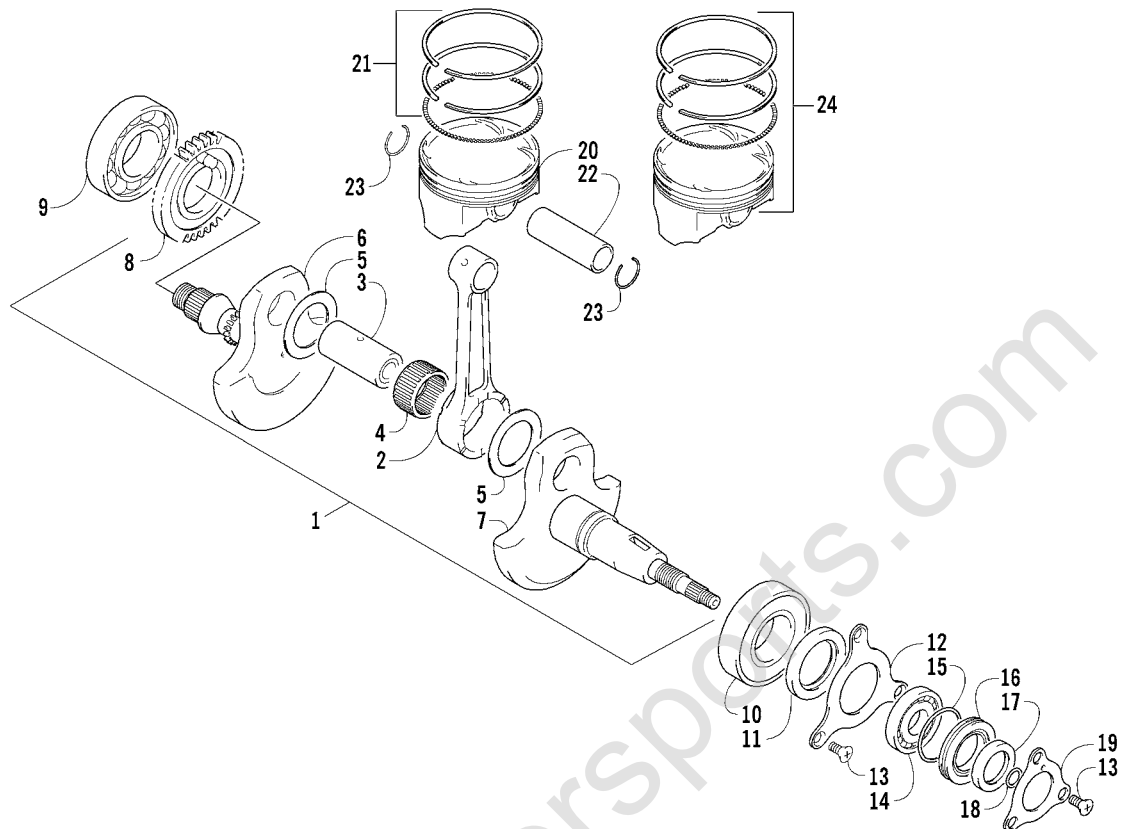

## CRANKCASE ASSEMBLY

0739-843

Ref.	Part No.	Qty.	Description	Ref.	Part No.	Qty.	Description
1	3402-580	1	Crankcase Assembly (inc. 2-9)	7	3423-088	2	● Pin, Dowel
2	3004-880	4	● Bolt	8	3423-091	10	● Bolt
3	3005-332	1	● Bolt	9	3423-097	3	● Bolt
4	3005-410	3	● Bolt	10	3042-581	1	Plate, Oil Guide - Right
5	3402-012	1	● Gasket, Oil Pressure Plug	11	3004-552	4	Screw, Oil Guide Plate
6	3402-214	1	● Plug, Oil Pressure	12	3402-582	1	Plate, Oil Guide - Left

## CLUTCH/V-BELT/MAGNETO COVER ASSEMBLY

0740-246

Ref.	Part No.	Qty.	Description	Ref.	Part No.	Qty.	Description
1	3402-583	1	Cover, Clutch	12	3402-996	1	Plate, Air Intake
2	3402-589	1	Gasket	13	3402-013	1	Gasket
3	3423-088	6	Pin, Dowel	14	3402-585	1	Cover, Magneto
4	3423-098	26	Bolt	15	3402-590	1	Gasket, Magneto Cover
5	3423-392	1	Bolt	16	3402-593	1	Stick, Oil Level
6	3402-586	1	Cover, V-Belt	17	3423-055	1	O-Ring, Oil Level Stick
7	3402-591	1	Gasket, V-Belt Cover	18	3423-307	2	Bolt
8	0693-327	14	Bolt	19	3423-430	1	Bolt
9	3004-552	3	Screw	20	3423-180	1	Plug
10	3004-705	2	Plug, Drain	21	3003-290	1	Gasket
11	3402-444	2	Gasket, Drain Plug				