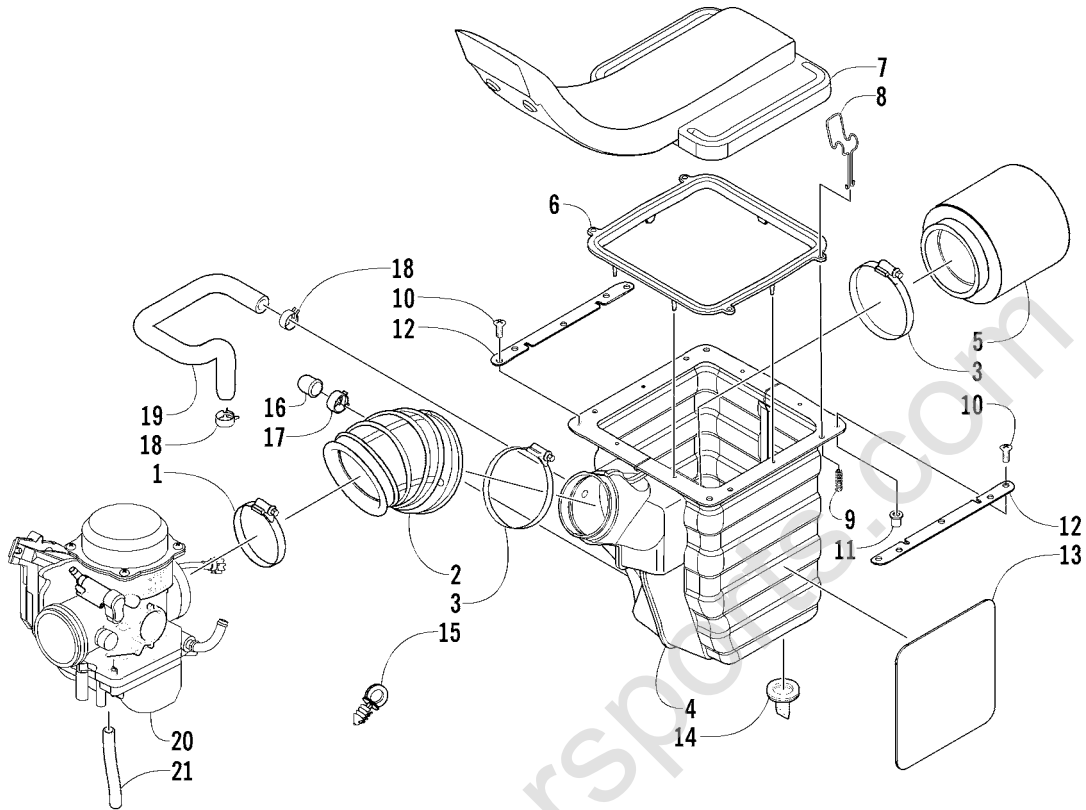

AIR INTAKE ASSEMBLY

0740-792

Ref.	Part No.	Qty.	Description	Ref.	Part No.	Qty.	Description
1	0423-019	1	Clamp	12	0470-351	2	Support, Air Intake Flange
2	0470-467	1	Boot, Air Intake	13	0412-141	1	Shield, Heat
3	0423-018	2	Clamp	14	0470-442	1	Valve, Drain
4	0470-446	1	Housing, Air Intake	15	0623-101	1	Clip, Routing - Snap-In
5	0470-391	1	Filter, Air	16	1673-272	1	Cap, Drain Tube
6	0470-343	1	Gasket	17	0423-047	1	Clamp, Hose
7	0470-383	1	Snorkel	18	0423-045	2	Clamp, Hose - Spring
8	0470-307	4	Clamp	19	0410-045	1	Hose, Crankcase Vent
9	0423-037	4	Spring	20	0470-470	1	Carburetor, CVK34-AE
10	0623-121	4	Screw, Machine	21	0510-592	1	Hose, Carburetor Drain
11	0123-010	4	Nut, Expansion