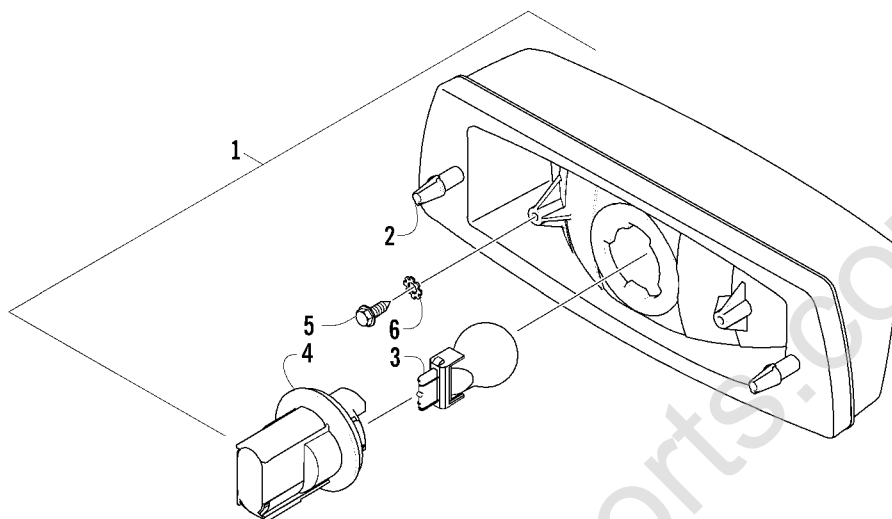

TAILLIGHT ASSEMBLY

0739-667

Ref.	Part No.	Qty.	Description	Ref.	Part No.	Qty.	Description
1	0509-022	1	Taillight Assembly (inc. 2-4)	4	0409-057	1	● Socket, Taillight
2	0509-025	1	● Housing, Taillight	5	0623-301	2	Screw, Self-Tapping
3	0409-056	1	● Bulb, Taillight	6	8053-212	2	Washer, Lock - External Tooth