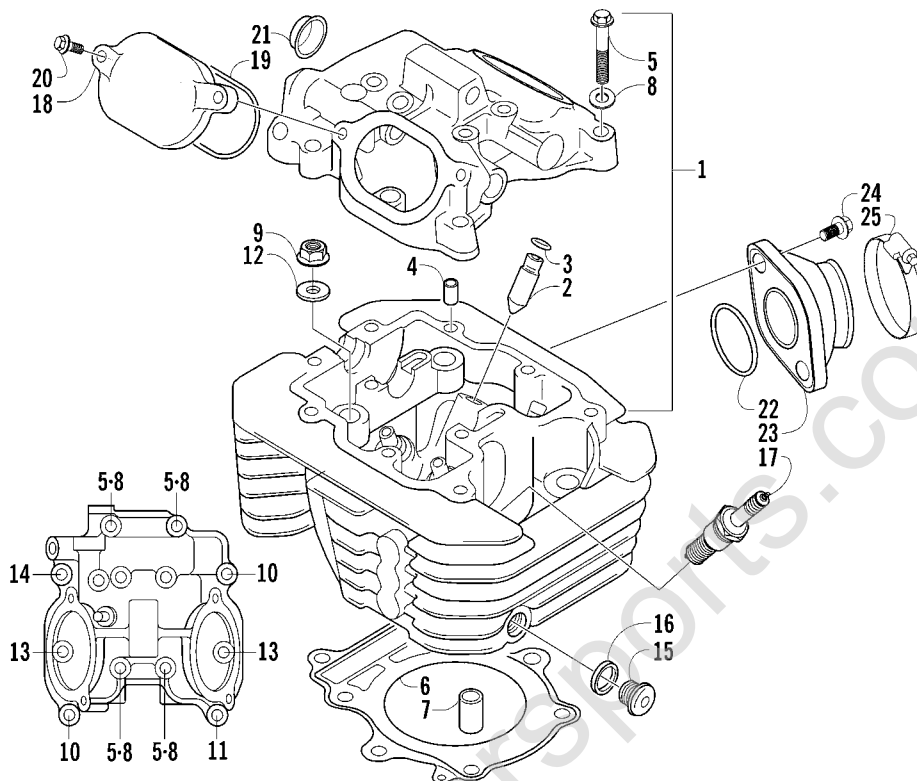

CYLINDER HEAD ASSEMBLY

0738-883 *Not Illustrated

Ref.	Part No.	Qty.	Description	Ref.	Part No.	Qty.	Description
1	3402-576	1	Head, Cylinder - Assembly (inc. 2-5)	14	3008-376	1	Bolt, Head Cover
2	3402-099	4	● Guide, Valve	15	3423-453	1	Plug, Oil Gallery
3	3423-068	4	● Ring, Valve Guide	16	3402-011	1	Gasket, Oil Gallery Plug
4	3423-043	2	● Pin, Dowel	17	0217-708	1	Spark Plug (NGK CR7E)
5	3423-006	4	● Bolt	18	3402-100	2	Cap, Inspection
6	3402-577	1	Gasket, Cylinder Head	19	3402-101	2	O-Ring
7	3423-449	2	Pin, Dowel	20	3004-341	4	Bolt, Inspection Cap
8	3003-290	4	Gasket	21	3402-035	1	Plug, Head
9	3004-326	2	Nut, Cylinder Head	22	3423-353	1	O-Ring
10	3423-007	2	Bolt, Head Cover	23	0570-076	1	Manifold, Intake
11	3423-429	1	Bolt, Head Cover	24	3004-893	2	Screw
12	3423-439	4	Washer, Cylinder Head Nut	25	0423-317	1	Clamp
13	3004-376	2	Bolt, Head Cover	*	3402-048	1	Plug, Frost