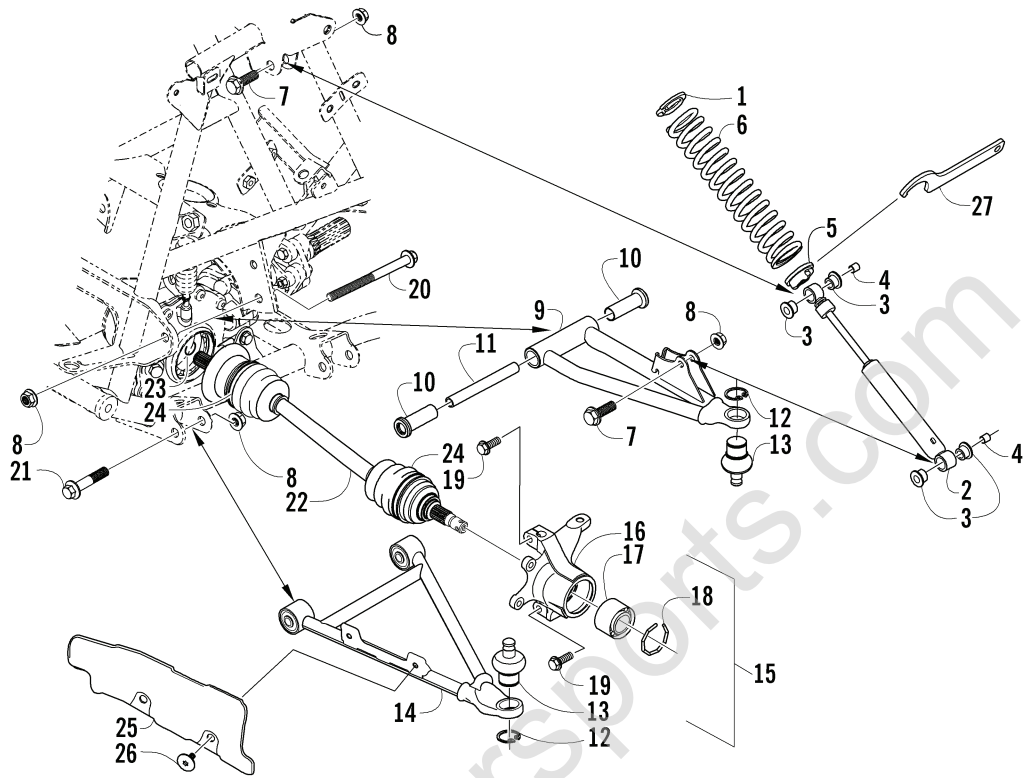

FRONT SUSPENSION ASSEMBLY

0740-243 *Not a Service Part

Ref.	Part No.	Qty.	Description	Ref.	Part No.	Qty.	Description
1	1603-889	2	Retainer, Spring	15	<u>0505-460</u>	1	Knuckle - Assembly - Right (inc. 16-18)
2	<u>0403-144</u>	2	Shock Absorber - Front (inc. 3-4)		<u>0505-461</u>	1	Knuckle - Assembly - Left (inc. 16-18)
3	0604-310	8	● Bushing, Shock Absorber	16	*	1	● Knuckle, Steering - Right
4	0403-028	4	● Sleeve, Shock		*	1	● Knuckle, Steering - Left
5	0403-102	2	Cam, Spring Adjuster	17	1402-027	2	● Bearing, Wheel Hub
6	0403-103	2	Spring, Shock Absorber	18	0423-423	2	● Ring, Retaining
7	8409-040	4	Screw, Cap	19	8409-030	4	Screw, Cap
8	8428-002	10	Nut, Lock	20	0423-334	2	Screw, Cap
9	0503-192	1	A-Arm, Upper Right - Black (inc. 10-11 and two No. 12-13)	21	8409-075	4	Screw, Cap
	0503-193	1	A-Arm, Upper Left - Black (inc. 10-11 and two No. 12-13)	22	<u>0502-814</u>	2	Axle, Drive - Front (inc. 23-24)
10	0403-081	4	● Bushing	23	1441-109	2	● Clip, Retaining
11	0403-080	2	● Collar	24	0436-276	2	● Repair Kit, Boot - Front Axle
12	0423-009	4	● Clip, Ball Joint	25	0406-944	1	Guard, Boot - Axle - Right
13	0405-115	4	● Ball Joint - Front		0406-927	1	Guard, Boot - Axle - Left
14	<u>0503-292</u>	1	A-Arm, Lower Right (inc. two No. 12-13)	26	0423-101	4	Screw, Body
	<u>0503-291</u>	1	A-Arm, Lower Left (inc. two No. 12-13)	27	0441-587	1	Wrench, Spanner