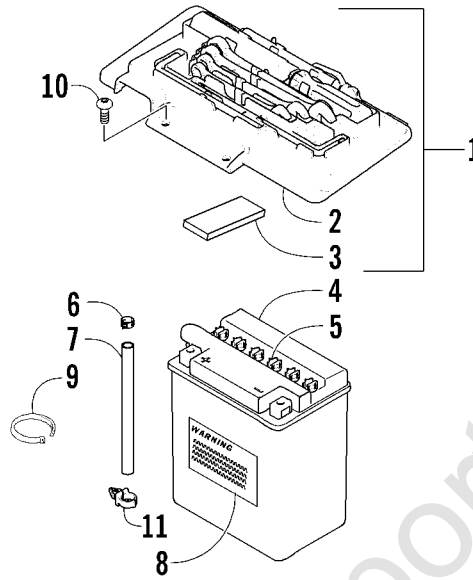

BATTERY ASSEMBLY

0740-445 *Not Illustrated

Ref.	Part No.	Qty.	Description	Ref.	Part No.	Qty.	Description
1	5990-839	1	Battery Cover/Tool Tray Assembly (inc. 2-3)	6	0645-152	1	● Clamp, Hose
2	1406-507	1	● Cover, Battery	7	0645-263	1	● Hose, Battery Vent
3	0406-288	2	● Pad, Battery	8	0645-151	1	● Label, Warning - Battery
*	0444-122	1	Kit, Tool	9	0123-903	4	Cable Tie - 11.5 in.
4	0745-045	1	Battery Assembly (inc. 5-8)	10	8476-616	2	Screw, Machine
5	0645-045	6	● Cap, Battery	11	0623-101	1	Clip, Routing - Snap-In