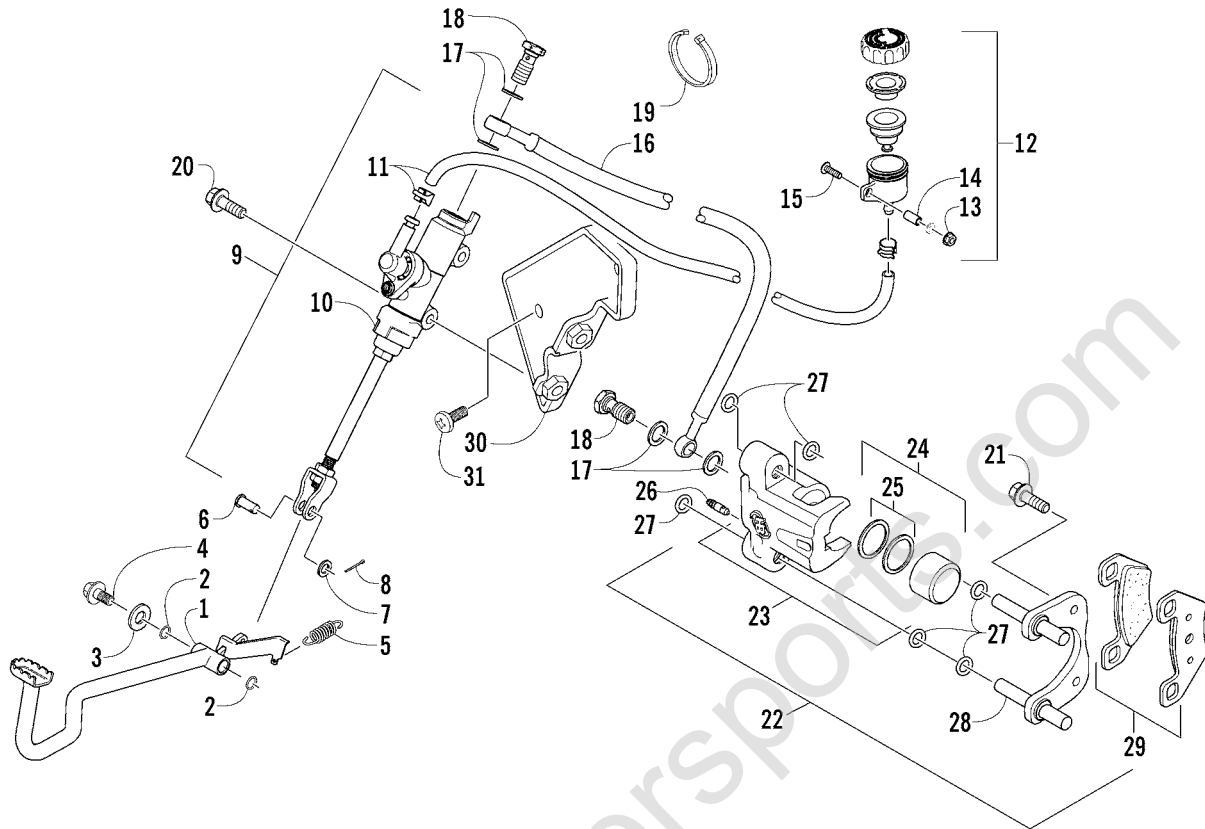

## REAR SUSPENSION ASSEMBLY

0737-585

Ref.	Part No.	Qty.	Description	Ref.	Part No.	Qty.	Description
1	8409-060	4	Screw, Cap	7	0404-107	2	Shock Absorber - Rear (inc. 8-9)
2	0423-335	2	Screw, Cap	8	0604-310	8	● Bushing, Shock Absorber
3	0504-218	3	Arm, Swing	9	0403-028	4	● Sleeve, Shock Absorber
4	8428-002	10	Nut, Lock	10	0403-102	2	Cam, Spring Adjuster
5	0504-246	1	Arm, Swing	11	1603-889	2	Retainer, Spring - Upper
6	8409-040	4	Screw, Cap	12	0404-108	2	Spring, Shock Absorber

## WHEEL AND TIRE ASSEMBLY

0740-518

Ref.	Part No.	Qty.	Description	Ref.	Part No.	Qty.	Description
1	0423-557	12	Screw, Shoulder w/Loctite	8	0402-856	2	Wheel - Front - Gray
2	1402-225	3	Disc, Brake		0402-989	2	Wheel - Rear - Gray
3	0502-599	2	Hub, Wheel - Front (inc. 4)	9	0423-408	16	Nut, Mounting - Wheel
4	0402-974	16	● Stud, Wheel Hub	10	1402-360	2	Tire - Front
5	0502-601	1	Hub, Wheel - Rear - Left (inc. 4)		1402-361	2	Tire - Rear
	0502-599	1	Hub, Wheel - Rear - Right (inc. 4)	11	0402-064	4	Stem, Valve (inc. 12)
6	0423-607	4	Nut, Castle	12	0402-140	4	● Cap, Valve Stem
7	0423-407	4	Pin, Cotter				